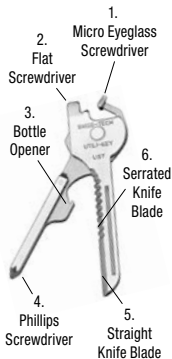

SWISS+TECH®

First in Key Ring Products™

Utili-Key® 6-in-1 Instructions

Open/Unlock:
Position Utili-Key® blades away from you and carefully open by pulling the tips apart as shown.

Positions for Use:

CAUTION!

Utili-Key® features a razor sharp knife blade designed for all types of cutting. Care should be taken to ensure that the cutting edge is always positioned away from the user.

www.swisstechtools.com
800-414-8799