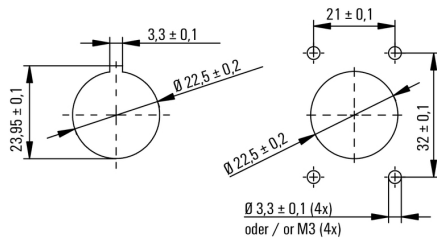

Nákresy

Výřez instalace

Mounting cut-out: 1. With central screw connection / 2. For mounting with four M3 screws