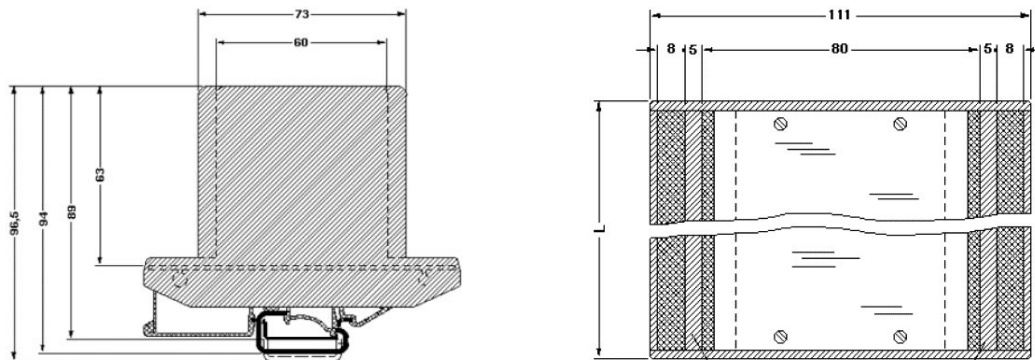

Výkres/schéma

Výkres v měřítku