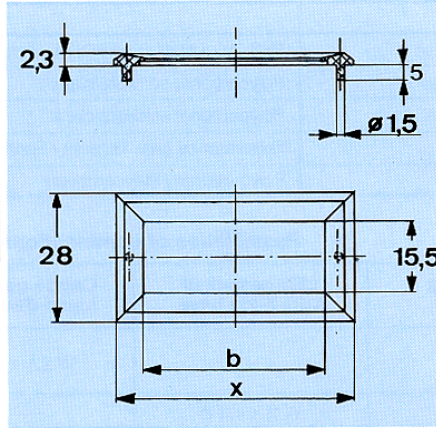

## Front Frames with integrated glareless Panel Films

Maße Dimensions				Farbe Colour	Art.-Nr.
x	a	b	C		
25	14	12,5	20	neutral Rot/Red	2656.8102 <b>2656.8122</b>
38	27	25,5	33	neutral Rot/Red	2656.8202 <b>2656.8222</b>
51	40	38,5	46	neutral Rot/Red	2656.8302 <b>2656.8322</b>
64	53	51,5	59	neutral Rot/Red	2656.8402 <b>2656.8422</b>

Frontplattenausschnitt  
Front Panel cut-out

Frontplattenstärke max. 3  
Front Panel Thickness max. 3