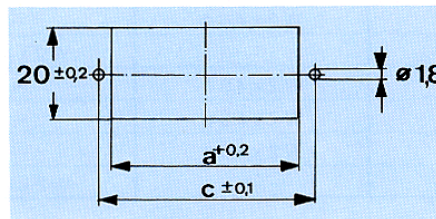

## Front Frames with integrated glareless Panel Films

Maße Dimensions				Farbe Colour	Art.-Nr.
x	a	b	C		
25	14	12,5	20	neutral Rot/Red	2656.8102 <b>2656.8122</b>
38	27	25,5	33	neutral Rot/Red	2656.8202 <b>2656.8222</b>
51	40	38,5	46	neutral Rot/Red	2656.8302 <b>2656.8322</b>
64	53	51,5	59	neutral Rot/Red	2656.8402 <b>2656.8422</b>