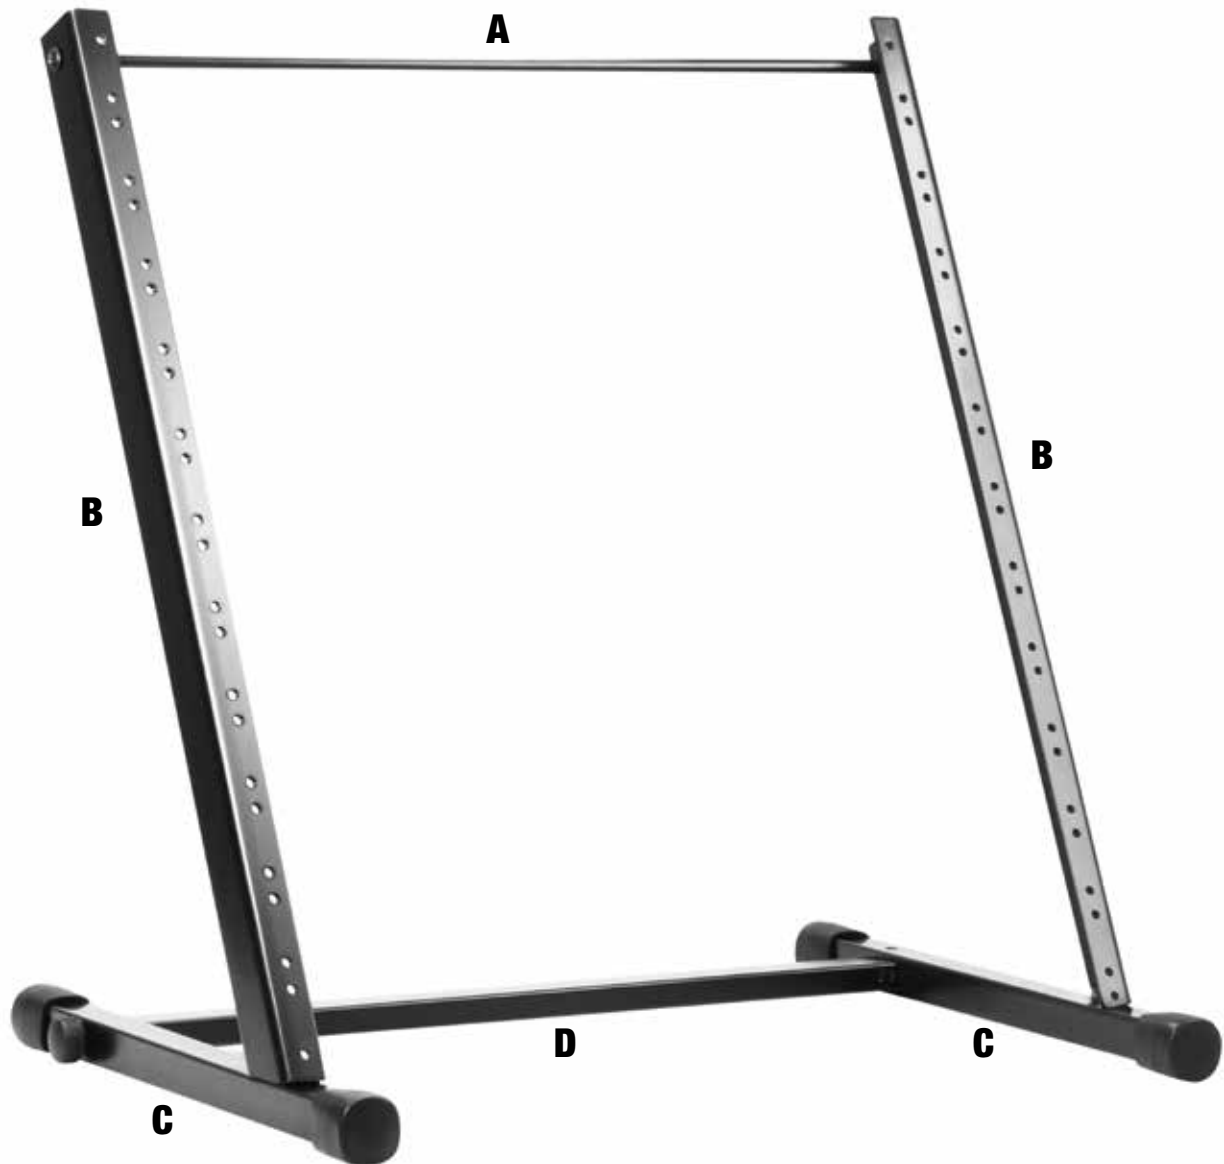

STRS12U

dimensions

	L	B	H
A	486mm	8mm	8mm
B	550mm	20mm	33mm
C	363mm	32mm	32mm
D	446mm	30mm	15mm