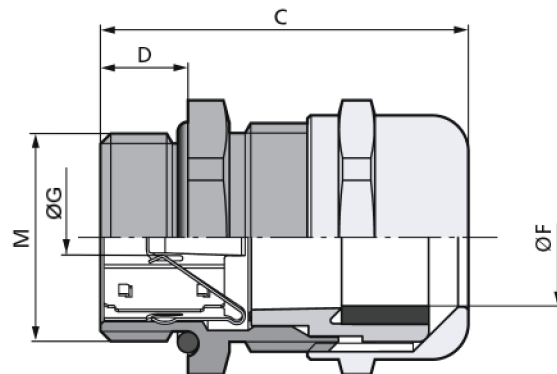

Product Description

Technical Data

ATN	53112670
M	M 50x1,5
FMIN	27
FMAX	35
F	27
G	21
SW	54
A	59
C	55.5
D	10
GMIN	21
GMAX	35
MATERIAL	Brass, nickel-plated