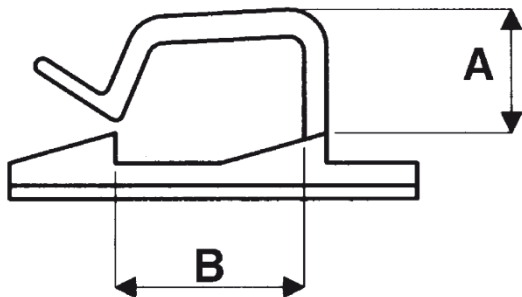

Kabel-Clips selbstklebend

Material: PA
 Temperatur: s. Tabelle + °C (Klebefolie)
 Farbe: s. Tabelle

Artikel-Nr.	Farbe	Bündel- ø	+°C	Maße				
				A	B	C	D	E
5430	natur	4,5	40	5,0	4,9	10,0	19,0	19,0
5432	natur	8,5	40	8,0	12,0	12,3	26,0	26,0
5436	natur	14,5	40	15,0	18,0	16,0	26,0	26,0
5431-SW	schwarz	4,5	50	5,0	4,9	10,0	19,0	19,0
5433-SW	schwarz	8,5	50	8,0	12,0	12,3	26,0	26,0
5439-SW	schwarz	14,5	50	15,0	18,0	16,0	26,0	26,0