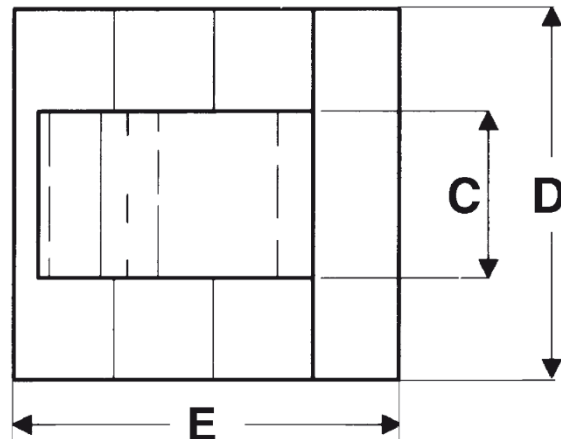

Kabel-Clips selbstklebend

Material: PA
 Temperatur: s. Tabelle + °C (Klebefolie)
 Farbe: s. Tabelle

Artikel-Nr.	Farbe	Bündel- ø	+°C	Maße				
				A	B	C	D	E
5430	natur	4,5	40	5,0	4,9	10,0	19,0	19,0
5432	natur	8,5	40	8,0	12,0	12,3	26,0	26,0
5436	natur	14,5	40	15,0	18,0	16,0	26,0	26,0
5431-SW	schwarz	4,5	50	5,0	4,9	10,0	19,0	19,0
5433-SW	schwarz	8,5	50	8,0	12,0	12,3	26,0	26,0
5439-SW	schwarz	14,5	50	15,0	18,0	16,0	26,0	26,0