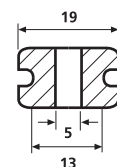

HV1502

HV1606 bis HV1608

Technische Daten

Art.-Nr.	Typ	Ø D max.	Ø Befestigungsloch (FH)	Ø D	Höhe (H)	Höhe (H2)	Material	Farbe
633-01010	HV1101	25,5	19,0	12,0	10,0	1,6	PVC	Schwarz (BK)
633-02010	HV1201	9,5	6,4	4,0	5,6	1,6	PVC	Schwarz (BK)
633-02020	HV1201B	9,5	6,4	4,0	6,5	2,5	PVC	Schwarz (BK)
633-02030	HV1203	17,5	12,0	10,0	6,8	2,0	PVC	Schwarz (BK)
633-02040	HV1204	17,5	12,0	10,0	8,8	4,0	PVC	Schwarz (BK)
633-02050	HV1205	17,5	13,5	10,0	8,7	4,0	PVC	Schwarz (BK)
633-02060	HV1206	17,5	12,0	10,0	10,8	6,0	PVC	Schwarz (BK)
633-02070	HV1207	14,0	10,0	6,0	6,4	1,5	PVC	Schwarz (BK)
633-02080	HV1208	14,0	9,5	8,0	8,0	1,5	PVC	Schwarz (BK)
633-02090	HV1209	11,0	9,0	4,0	5,5	1,5	PVC	Schwarz (BK)
633-02100	HV1210	15,0	9,0	6,0	10,5	2,0	PVC	Schwarz (BK)
633-02120	HV1212	9,0	6,0	4,0	7,0	1,0	PVC	Schwarz (BK)
633-02150	HV1215	10,0	8,0	6,0	5,0	1,0	PVC	Schwarz (BK)
633-02160	HV1216	14,5	8,0	5,0	6,5	1,5	PVC	Schwarz (BK)
633-02180	HV1218	14,0	10,0	6,0	9,0	4,0	PVC	Schwarz (BK)
633-03010	HV1301	15,9	11,0	8,0	7,0	1,0	PVC	Schwarz (BK)
633-03020	HV1302	15,9	11,0	8,0	9,0	3,0	PVC	Schwarz (BK)
633-03030	HV1303	15,9	11,0	8,0	6,4	1,6	PVC	Schwarz (BK)
633-03040	HV1304	15,9	11,0	8,0	10,8	6,0	PVC	Schwarz (BK)
633-03050	HV1305	24,0	18,0	14,0	7,0	3,0	PVC	Schwarz (BK)
633-03059	HV1305	24,0	18,0	14,0	7,0	3,0	PVC	Weiß (WH)
633-04010	HV1401	15,9	9,5	5,0	4,8	0,8	PVC	Schwarz (BK)
633-04020	HV1402	23,0	18,5	6,0	7,0	2,0	PVC	Schwarz (BK)
633-06068	HV1606	31,0	25,0	17,0	11,0	3,0	PVC	Grau (GY)
633-06078	HV1607	43,0	37,0	29,0	11,0	3,0	PVC	Grau (GY)
633-06088	HV1608	58,0	52,0	44,0	11,0	3,0	PVC	Grau (GY)
633-05020	HV1502	11,5	8,0	6,5	8,0	1,5	PVC	Schwarz (BK)

Alle Maße in mm. Technische Änderungen vorbehalten.