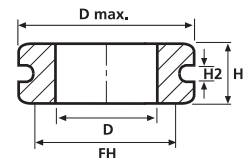

HV1502

HV1606 bis HV1608

Technische Daten

Art.-Nr.	Typ	Ø D max.	Ø Befestigungsloch (FH)	Ø D	Höhe (H)	Höhe (H2)	Material	Farbe
633-01010	HV1101	25,5	19,0	12,0	10,0	1,6	PVC	Schwarz (BK)
633-02010	HV1201	9,5	6,4	4,0	5,6	1,6	PVC	Schwarz (BK)
633-02020	HV1201B	9,5	6,4	4,0	6,5	2,5	PVC	Schwarz (BK)
633-02030	HV1203	17,5	12,0	10,0	6,8	2,0	PVC	Schwarz (BK)
633-02040	HV1204	17,5	12,0	10,0	8,8	4,0	PVC	Schwarz (BK)
633-02050	HV1205	17,5	13,5	10,0	8,7	4,0	PVC	Schwarz (BK)
633-02060	HV1206	17,5	12,0	10,0	10,8	6,0	PVC	Schwarz (BK)
633-02070	HV1207	14,0	10,0	6,0	6,4	1,5	PVC	Schwarz (BK)
633-02080	HV1208	14,0	9,5	8,0	8,0	1,5	PVC	Schwarz (BK)
633-02090	HV1209	11,0	9,0	4,0	5,5	1,5	PVC	Schwarz (BK)
633-02100	HV1210	15,0	9,0	6,0	10,5	2,0	PVC	Schwarz (BK)
633-02120	HV1212	9,0	6,0	4,0	7,0	1,0	PVC	Schwarz (BK)
633-02150	HV1215	10,0	8,0	6,0	5,0	1,0	PVC	Schwarz (BK)
633-02160	HV1216	14,5	8,0	5,0	6,5	1,5	PVC	Schwarz (BK)
633-02180	HV1218	14,0	10,0	6,0	9,0	4,0	PVC	Schwarz (BK)
633-03010	HV1301	15,9	11,0	8,0	7,0	1,0	PVC	Schwarz (BK)
633-03020	HV1302	15,9	11,0	8,0	9,0	3,0	PVC	Schwarz (BK)
633-03030	HV1303	15,9	11,0	8,0	6,4	1,6	PVC	Schwarz (BK)
633-03040	HV1304	15,9	11,0	8,0	10,8	6,0	PVC	Schwarz (BK)
633-03050	HV1305	24,0	18,0	14,0	7,0	3,0	PVC	Schwarz (BK)
633-03059	HV1305	24,0	18,0	14,0	7,0	3,0	PVC	Weiß (WH)
633-04010	HV1401	15,9	9,5	5,0	4,8	0,8	PVC	Schwarz (BK)
633-04020	HV1402	23,0	18,5	6,0	7,0	2,0	PVC	Schwarz (BK)
633-06068	HV1606	31,0	25,0	17,0	11,0	3,0	PVC	Grau (GY)
633-06078	HV1607	43,0	37,0	29,0	11,0	3,0	PVC	Grau (GY)
633-06088	HV1608	58,0	52,0	44,0	11,0	3,0	PVC	Grau (GY)
633-05020	HV1502	11,5	8,0	6,5	8,0	1,5	PVC	Schwarz (BK)

Alle Maße in mm. Technische Änderungen vorbehalten.