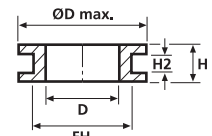

HV1301 bis HV1305