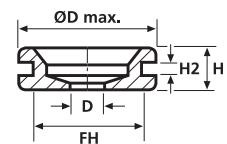

Durchführungstüllen

Hauptmerkmale

HellermannTyton Durchführungstüllen aus cadmiumfreiem Weich-PVC oder Polyethylen bieten eine große Auswahl an Formen und Größen. Sie sind beständig gegen verschiedenste Mineralien und Umwelteinflüsse.

Anwendungen

Überall, wo Leitungen und Kabel durch Ausgänge und Durchbrüche geführt werden, bieten HellermannTyton Durchführungstüllen hervorragenden mechanischen Schutz.

Materialdaten	
Material	Weich-PVC (PVC), cadmiumfrei
Brandschutzeigenschaften	entspricht UL94 V2
Betriebstemperatur	-30 °C bis +60 °C
Härte Shore-A	56±5

HV1402

Technische Daten