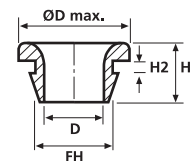

HV1502

HV1606 bis HV1608

Technische Daten

Art.-Nr.	Typ	Ø D max.	Ø Befestigungsloch (FH)	Ø D	Höhe (H)	Höhe (H2)	Material	Farbe
633-01010	HV1101	25,5	19,0	12,0	10,0	1,6	PVC	Schwarz (BK)
633-02010	HV1201	9,5	6,4	4,0	5,6	1,6	PVC	Schwarz (BK)
633-02020	HV1201B	9,5	6,4	4,0	6,5	2,5	PVC	Schwarz (BK)
633-02030	HV1203	17,5	12,0	10,0	6,8	2,0	PVC	Schwarz (BK)
633-02040	HV1204	17,5	12,0	10,0	8,8	4,0	PVC	Schwarz (BK)
633-02050	HV1205	17,5	13,5	10,0	8,7	4,0	PVC	Schwarz (BK)
633-02060	HV1206	17,5	12,0	10,0	10,8	6,0	PVC	Schwarz (BK)
633-02070	HV1207	14,0	10,0	6,0	6,4	1,5	PVC	Schwarz (BK)
633-02080	HV1208	14,0	9,5	8,0	8,0	1,5	PVC	Schwarz (BK)
633-02090	HV1209	11,0	9,0	4,0	5,5	1,5	PVC	Schwarz (BK)
633-02100	HV1210	15,0	9,0	6,0	10,5	2,0	PVC	Schwarz (BK)
633-02120	HV1212	9,0	6,0	4,0	7,0	1,0	PVC	Schwarz (BK)
633-02150	HV1215	10,0	8,0	6,0	5,0	1,0	PVC	Schwarz (BK)
633-02160	HV1216	14,5	8,0	5,0	6,5	1,5	PVC	Schwarz (BK)
633-02180	HV1218	14,0	10,0	6,0	9,0	4,0	PVC	Schwarz (BK)
633-03010	HV1301	15,9	11,0	8,0	7,0	1,0	PVC	Schwarz (BK)
633-03020	HV1302	15,9	11,0	8,0	9,0	3,0	PVC	Schwarz (BK)
633-03030	HV1303	15,9	11,0	8,0	6,4	1,6	PVC	Schwarz (BK)
633-03040	HV1304	15,9	11,0	8,0	10,8	6,0	PVC	Schwarz (BK)
633-03050	HV1305	24,0	18,0	14,0	7,0	3,0	PVC	Schwarz (BK)
633-03059	HV1305	24,0	18,0	14,0	7,0	3,0	PVC	Weiß (WH)
633-04010	HV1401	15,9	9,5	5,0	4,8	0,8	PVC	Schwarz (BK)
633-04020	HV1402	23,0	18,5	6,0	7,0	2,0	PVC	Schwarz (BK)
633-06068	HV1606	31,0	25,0	17,0	11,0	3,0	PVC	Grau (GY)
633-06078	HV1607	43,0	37,0	29,0	11,0	3,0	PVC	Grau (GY)
633-06088	HV1608	58,0	52,0	44,0	11,0	3,0	PVC	Grau (GY)
633-05020	HV1502	11,5	8,0	6,5	8,0	1,5	PVC	Schwarz (BK)

Alle Maße in mm. Technische Änderungen vorbehalten.