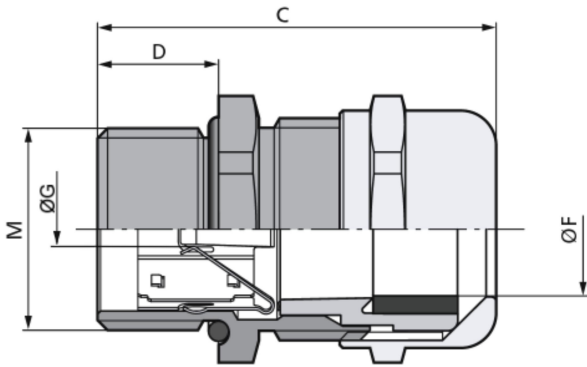

Product Description

Technical Data

ATN	53112635
M	M 20x1,5
FMIN	7
FMAX	12.5
F	7
G	5
SW	24
A	26.4
C	41
D	12
GMIN	5
GMAX	12.5
MATERIAL	Messing vernickelt