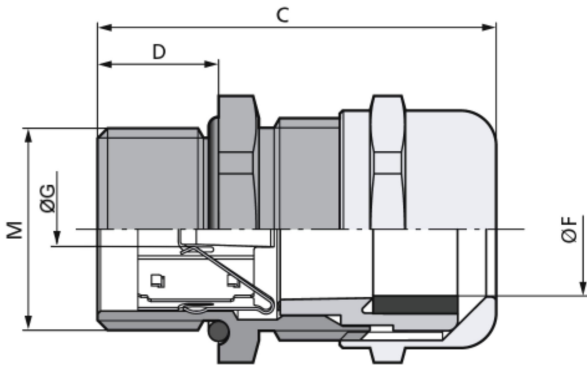

Product Description

Technical Data

ATN	53112655
M	M 32x1,5
FMIN	11
FMAX	21
F	11
G	9
SW	36
A	39.6
C	51.5
D	15
GMIN	9
GMAX	21
MATERIAL	Messing vernickelt