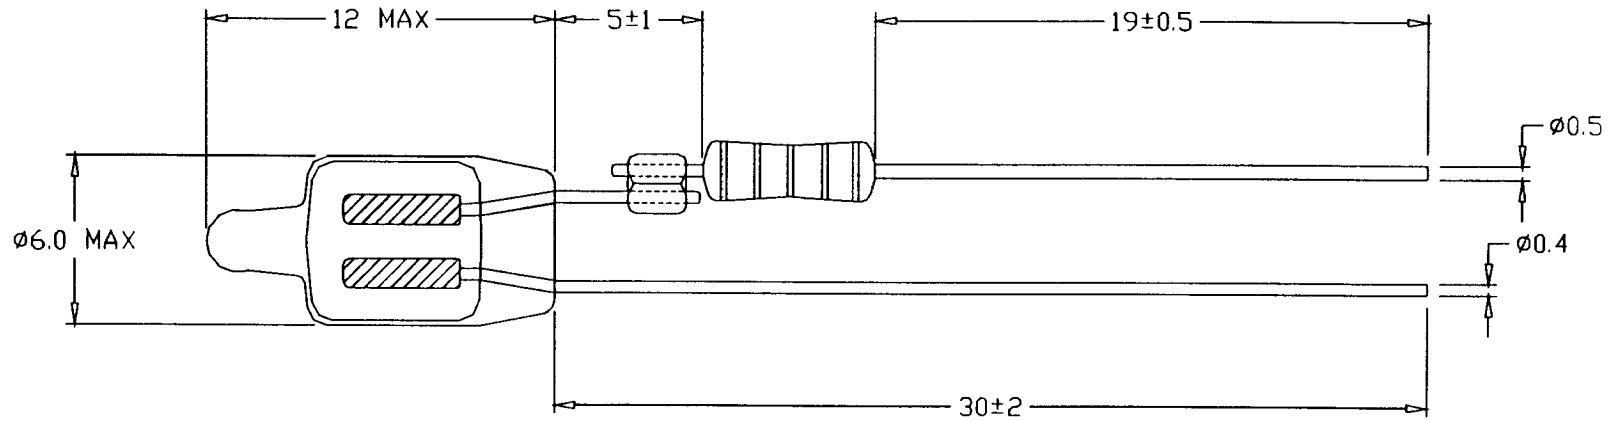

Bartheime

Anzeige- und Signallampen
Sonderlampen

Conrad Nr.: 724971

200KΩ 1/4W

Drawn By:	Date. 24/04/2004	NEON LAMPS 6x12			Art No. 000823R2	
Redrawn By:	Date.	<i>ELECTRICAL CHARACTERISTICS.</i>				
Approved By:	Date.					
Dimensions. MM.	Scale. 4:1	VOLTS.	AMPS.	MSCP.	LIFE HOUR.	FILAMENT SHAPE