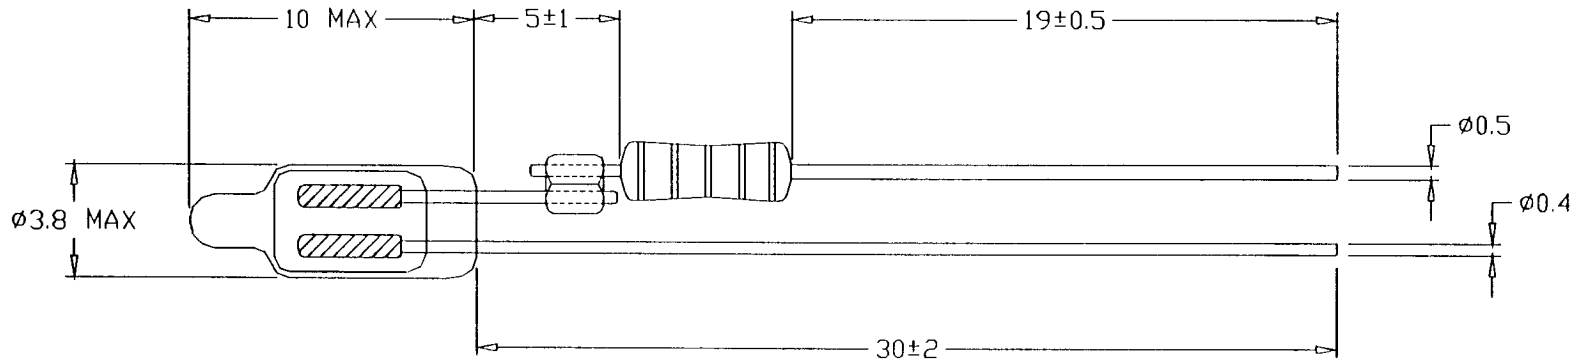

Barthelme

Anzeige- und Signallampen
Sonderlampen

Conrad Nr.: 724980

100K Ω 1/4 W

Drawn By:	Date. 24/04/2004	NEON LAMPS 3.8x10			Art No.	000823R0	
Redrawn By:	Date.	<i>ELECTRICAL CHARACTERISTICS.</i>				<i>FILAMENT SHAPE</i>	
Approved By:	Date.						
Dimensions.	MM.	Scale.	4:1	VOLTS.	AMPS.	MSCP.	LIFE HOUR.