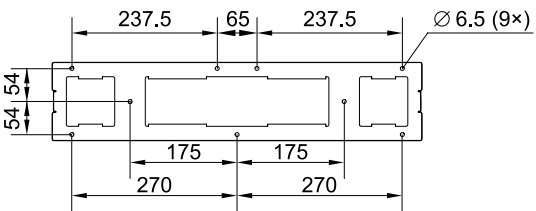

15737

Waterfall Set 60 Solo

kg 15.00 kg

15737

Waterfall 30 | Waterfall 60 | Waterfall 90

Waterfall 30

Waterfall 60

Waterfall 90