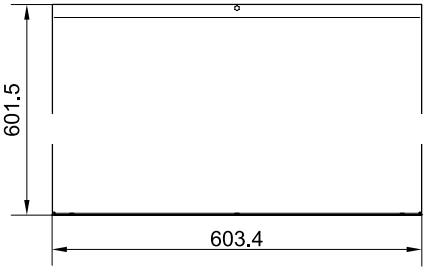

15737

Waterfall Set 60 Solo

kg 15.00 kg

15737

Waterfall 30 | Waterfall 60 | Waterfall 90

Waterfall 30

Waterfall 60

Waterfall 90