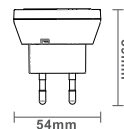

LED	
Watt	0,4W
Volt	220 - 240V
Frequency	50Hz
Light bulb icon	<0,2 s=100%
Color	Orange
t[h]	30.000h
On / Off	15.000x
Plug	EU Plug
Diameter	54mm
Length	59mm
Operating Temp.	5°C - + 35°C

IDV GmbH  
Birkenweierstraße 2  
D-63505 Langenselbold  
Germany  
www.lightme.eu