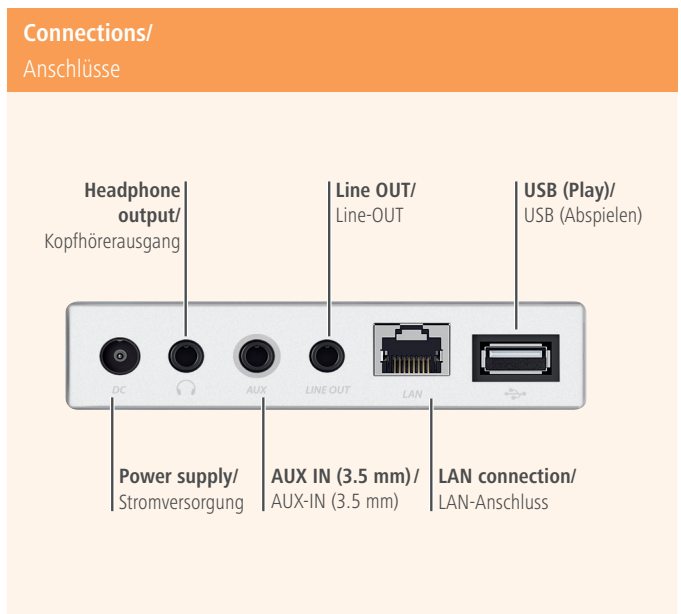

- Spotify
- Powered by **UNDOK**
- 2.6" Display
- WiFi b/g/n
- LAN 10/100
- USB Playback
- Streaming
- Stereo

Technical Data/ Technische Daten					
Radio Receiver/ Radio Empfänger	DAB	DAB+	FM	Internet	Spotify
	-	-	-	✓	✓
Connectivity/ Konnektivität	LAN (10/100), WiFi (b/g/n), USB (Play)				
Display	2.6" (Full dot LCD)				
Encryption/ Verschlüsselung	WEP, WPA, WPA2, WPS				
Speaker/ Lautsprecher	10 W RMS (2x 5 W)				
Power input/ Stromeingang	12 V = 1000 mA				
Power Consumption/ Stromaufnahme	Operation/ Betrieb	max. 12 W	Standby	~ 1 W	
Input & Output/ Anschlüsse	DC Socket, Line OUT, AUX IN, 3.5 mm Earphone Jack, RJ45, USB				
Presets/ Favoriten	Internet: 30				
Codec/ Wiedergabeformate	IR: MP3, WMA, ADTS	UPNP: MP3, WMA v9/ASF, M4A, ADTS, WAV, LPCM, FLAC, ALAC	USB: MP3, WMA		
UI Languages/ UI Sprachen	English, Danish, Dutch, Finnish, French, German, Italian, Norwegian, Polish, Portuguese, Spanish, Swedish, Turkish				
Package Content/ Verpackungsinhalt	Manual, Spotify sheet, Remote control, AAA Batteries				
Dimension (WxHxD)/ Größe (BxHxT)	152 x 122 x 150 mm				
Weight/ Gewicht	1300 g				