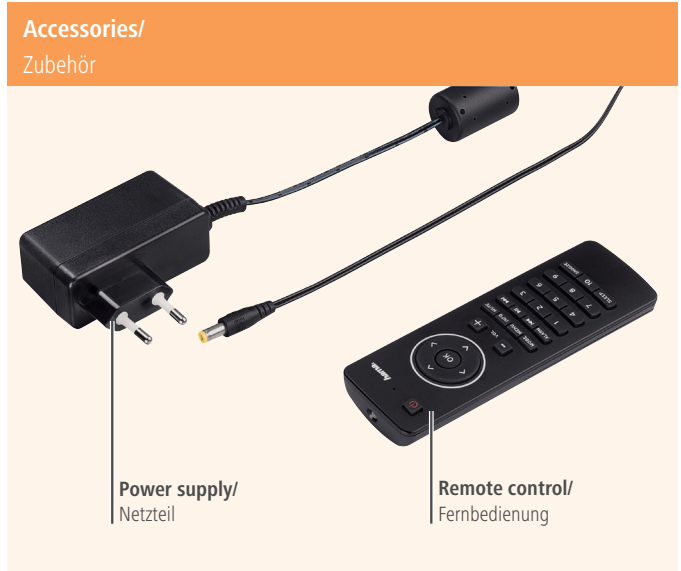

- Spotify
- Powered by **UNDOK**
- 2.6" Display
- WiFi b/g/n
- LAN 10/100
- USB Playback
- Streaming
- Stereo

Technical Data/ Technische Daten					
Radio Receiver/ Radio Empfänger	DAB	DAB+	FM	Internet	Spotify
	-	-	-	✓	✓
Connectivity/ Konnektivität	LAN (10/100), WiFi (b/g/n), USB (Play)				
Display	2.6" (Full dot LCD)				
Encryption/ Verschlüsselung	WEP, WPA, WPA2, WPS				
Speaker/ Lautsprecher	10 W RMS (2x 5 W)				
Power input/ Stromeingang	12 V = 1000 mA				
Power Consumption/ Stromaufnahme	Operation/ Betrieb	max. 12 W	Standby	~ 1 W	
Input & Output/ Anschlüsse	DC Socket, Line OUT, AUX IN, 3.5 mm Earphone Jack, RJ45, USB				
Presets/ Favoriten	Internet: 30				
Codec/ Wiedergabeformate	IR: MP3, WMA, ADTS	UPNP: MP3, WMA v9/ASF, M4A, ADTS, WAV, LPCM, FLAC, ALAC	USB: MP3, WMA		
UI Languages/ UI Sprachen	English, Danish, Dutch, Finnish, French, German, Italian, Norwegian, Polish, Portuguese, Spanish, Swedish, Turkish				
Package Content/ Verpackungsinhalt	Manual, Spotify sheet, Remote control, AAA Batteries				
Dimension (WxHxD)/ Größe (BxHxT)	152 x 122 x 150 mm				
Weight/ Gewicht	1300 g				