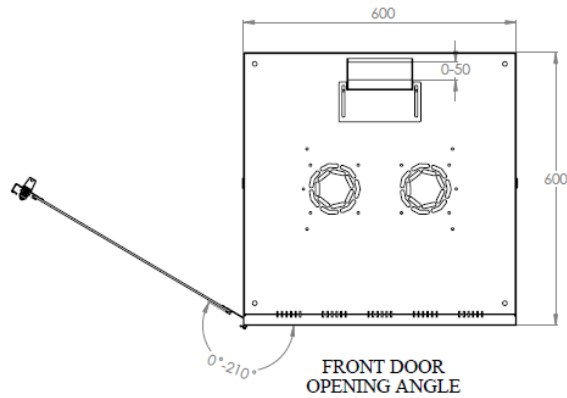

## Technische Zeichnungen

### Wandgehäuse - 600 mm Breite x 600 mm Tiefe

FRONT VIEW

SIDE VIEW

REAR VIEW

BOTTOM VIEW

TOP VIEW

MAX/STD/MIN EQUIPMENT  
MOUNTING DISTANCE

FRONT DOOR  
OPENING ANGLE

DIMENSIONS IN  
WIDTH AND HEIGHT