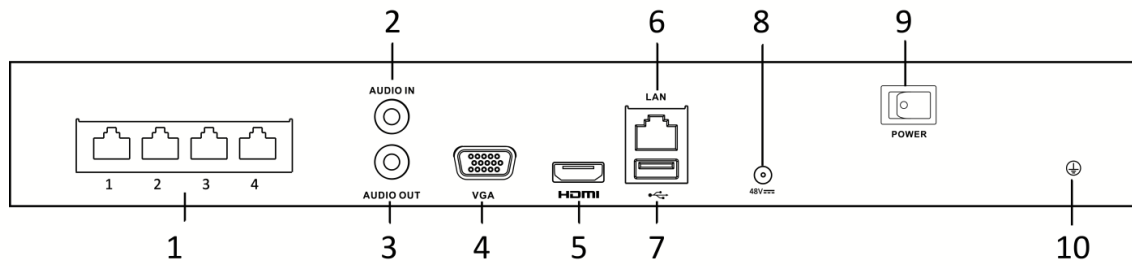

Dimensions

Index	Description	Index	Description
1	Network Interfaces with PoE function (4 interfaces for HWN-4104MH-4P and 8 interfaces for HWN-4108MH-8P)	6	LAN Network Interface
2	AUDIO IN	7	USB 2.0 Interface.
3	AUDIO OUT	8	48 VDC power supply
4	VGA Interface	9	Power Switch
5	HDMI Interface	10	GND