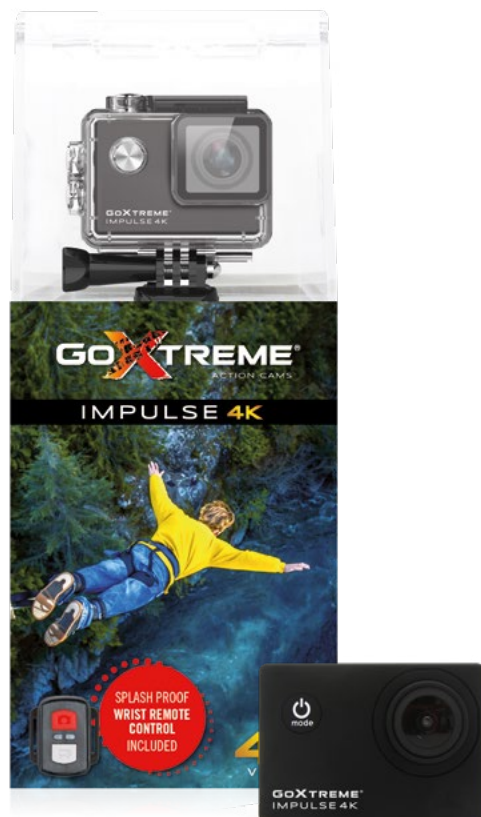

EXTERNAL MEMORY (not included)

Requirements	Compatible with microSD cards up to max. 64GB U3 class10 cards required (or faster)

INCLUDED

Mounts and accessories	Waterproof case, hollow back door, frame mount with clip, bike mount, wrist remote control, long/short base, tripod adapter, monopod adapter, helmet base, long/short joint adapters, battery, straps, lens cloth, USB cable, manual

WIFI CONNECTION

WiFi function	Built-in
App	"XDV PRO" for Android or iOS Download the app from the App Store or Google Play to control your action cam by your phone or tablet via WiFi. Please note that it is not possible to wirelessly playback or transfer files exceeding 1080p resolution using the app. Files using any resolution higher than 1080p can only be accessed via computer. Due to certain WiFi restrictions it is not possible to transfer videos of 2.5K or 4K resolution.

*by interpolation

OPTIONAL ACCESSORIES ARE AVAILABLE
ON GOXTREME-ACTION-CAMS.COM