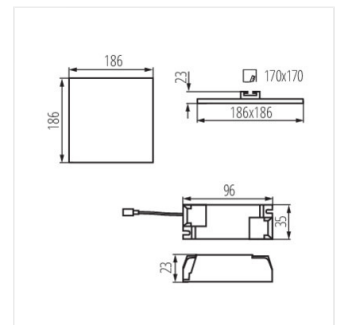

AREL LED DL 20W