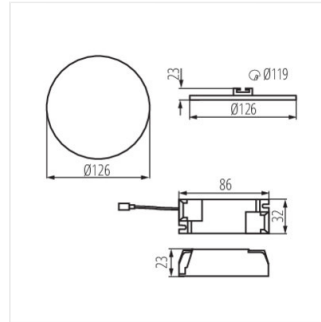

AREL LED

Downlight

AREL LED DO 6W

AREL LED DL 6W

AREL LED DO 10W

AREL LED DL 10W

AREL LED DO 14W

AREL LED DL 14W