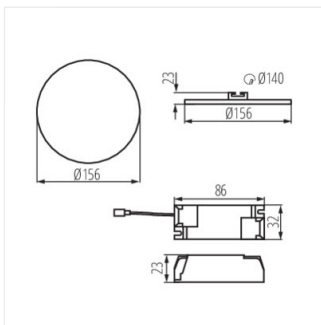

AREL LED

Downlight

AREL LED DO 6W

AREL LED DL 6W

AREL LED DO 10W

AREL LED DL 10W

AREL LED DO 14W

AREL LED DL 14W