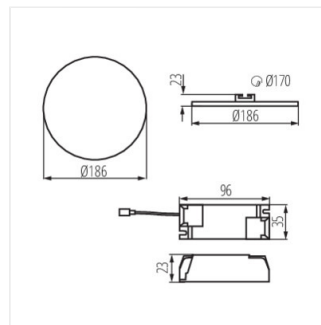

AREL LED

Downlight

AREL LED DO 6W

AREL LED DL 6W

AREL LED DO 10W

AREL LED DL 10W

AREL LED DO 14W

AREL LED DL 14W