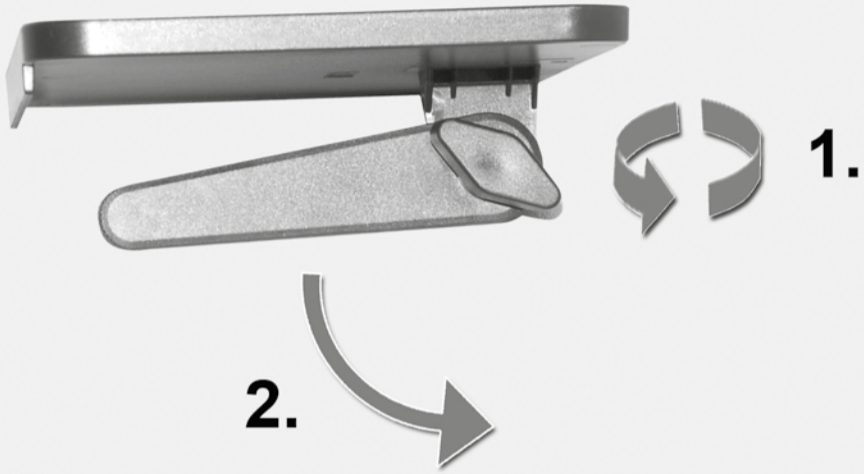

HZ 25 L

Kickstand-Style TV Regal

Kickstand-Style
TV Media Shelf

①

②

③

④

Montageanleitung
Assembly Instructions

HZ 25 L

my wall
mount accessories

Kickstand-Style TV Regal
Kickstand-Style TV Media Shelf