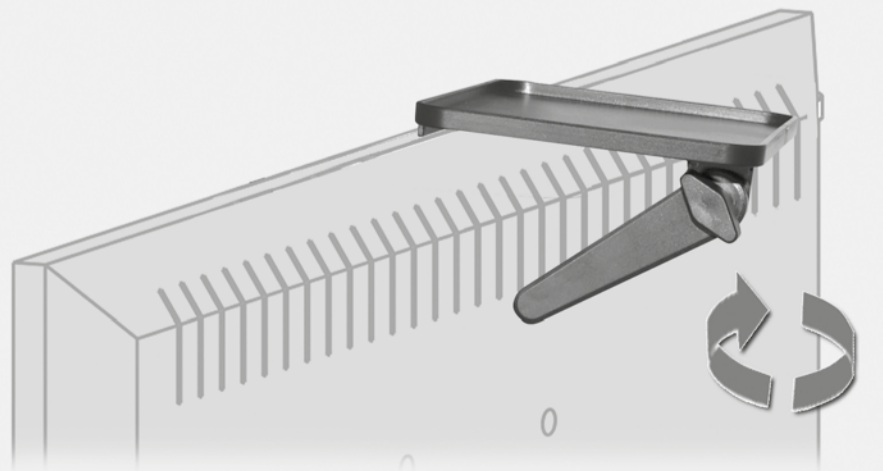

HZ 25 L

Kickstand-Style TV Regal

Kickstand-Style
TV Media Shelf

①

②

③

④

Montageanleitung
Assembly Instructions

HZ 25 L

my wall
mount accessories

Kickstand-Style TV Regal
Kickstand-Style TV Media Shelf