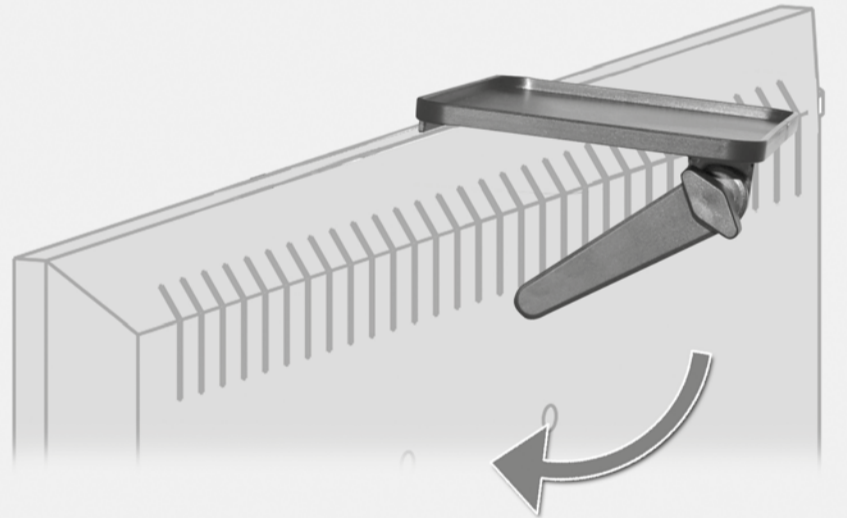

HZ 25 L

Kickstand-Style TV Regal

Kickstand-Style
TV Media Shelf

①

②

③

④

Montageanleitung
Assembly Instructions

HZ 25 L

my wall
mount accessories

Kickstand-Style TV Regal
Kickstand-Style TV Media Shelf