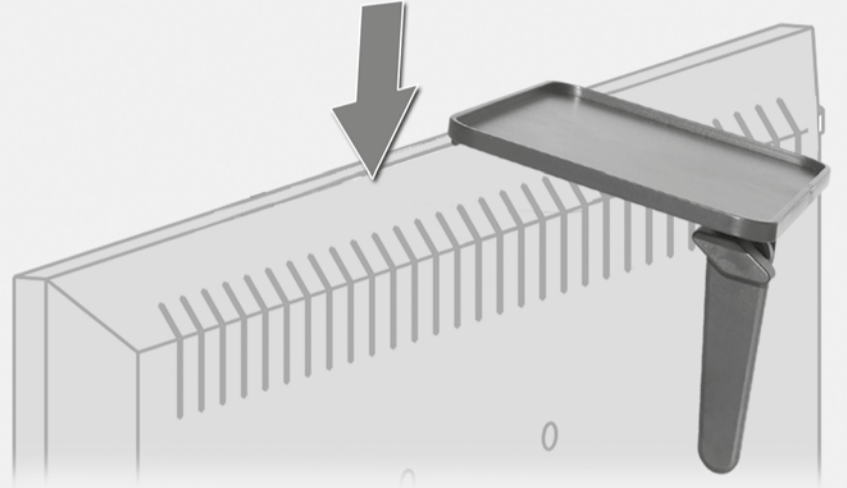

HZ 25 L

Kickstand-Style TV Regal

Kickstand-Style
TV Media Shelf

①

②

③

④

Montageanleitung
Assembly Instructions