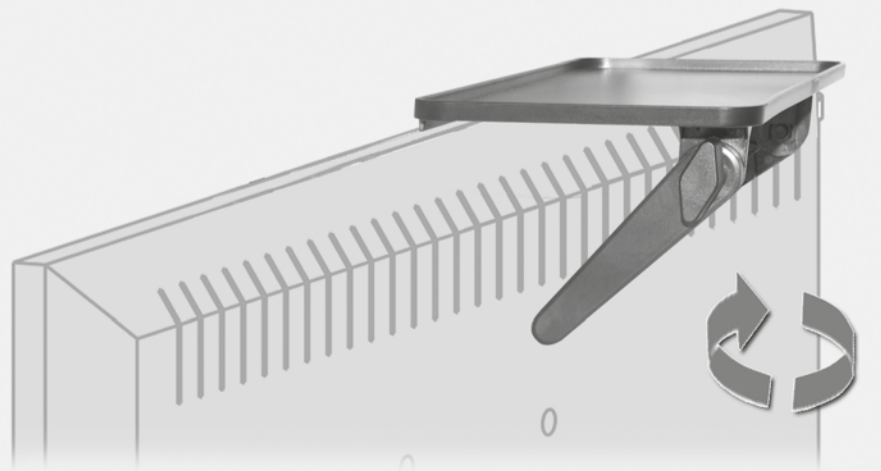

HZ 26 L

Kickstand-Style TV Regal

Kickstand-Style
TV Media Shelf

①

②

③

④

Montageanleitung
Assembly Instructions