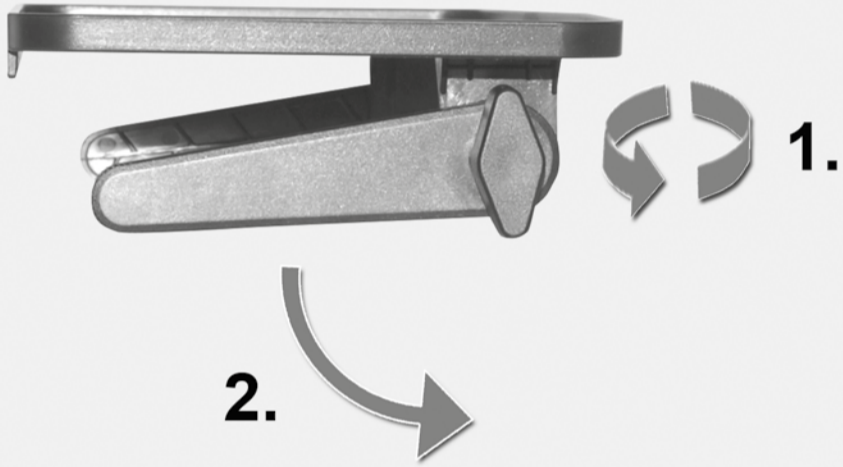

HZ 26 L

Kickstand-Style TV Regal

Kickstand-Style
TV Media Shelf

①

②

③

④

Montageanleitung
Assembly Instructions