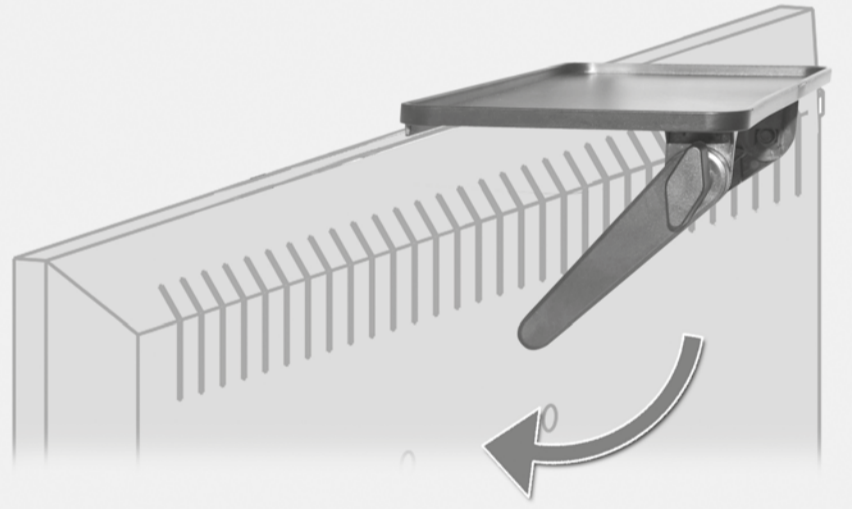

HZ 26 L

Kickstand-Style TV Regal

Kickstand-Style
TV Media Shelf

①

②

③

④

Montageanleitung
Assembly Instructions