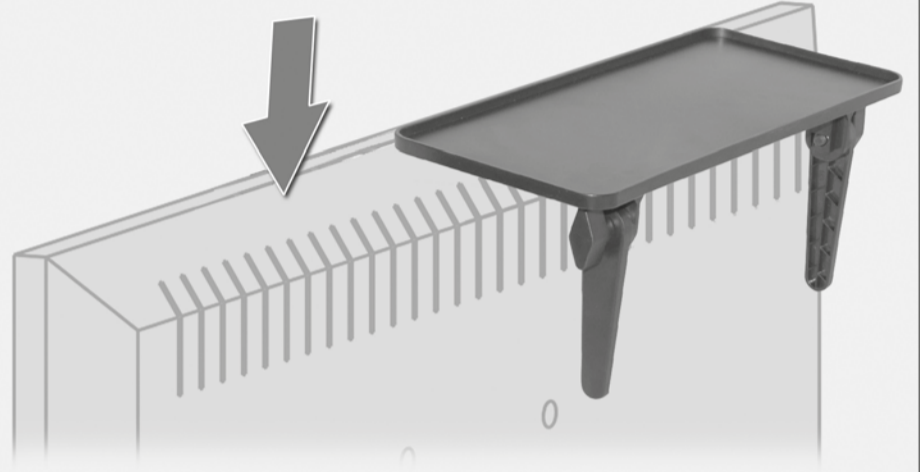

HZ 26 L

Kickstand-Style TV Regal

Kickstand-Style
TV Media Shelf

①

②

③

④

Montageanleitung
Assembly Instructions

HZ 26 L

my wall
mount accessories

Kickstand-Style TV Regal
Kickstand-Style TV Media Shelf