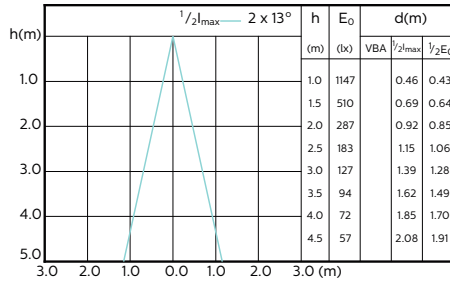

MASTER LEDspot GU10 ExpertColor

Beam Diagrams

**MASTER LEDspot ExpertColor MV 50W GU10
927 25D**

**MASTER LEDspot ExpertColor MV 50W GU10
930 25D**

**MASTER LEDspot ExpertColor MV 50W GU10
940 25D**

**MASTER LEDspot ExpertColor MV 50W GU10
927 36D**