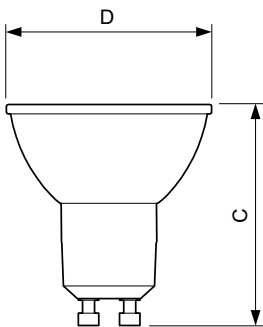

Versions

GU10 PAR 2 palce

Abmessungsskizzen

Product	D	C
MASTER LED ExpertColor 3.9-35W GU10 927 25D	50 mm	54 mm
MASTER LED ExpertColor 3.9-35W GU10 930 25D	50 mm	54 mm
MASTER LED ExpertColor 3.9-35W GU10 940 25D	50 mm	54 mm
MASTER LED ExpertColor 3.9-35W GU10 927 36D	50 mm	54 mm
MASTER LED ExpertColor 3.9-35W GU10 930 36D	50 mm	54 mm
MASTER LED ExpertColor 3.9-35W GU10 940 36D	50 mm	54 mm
MASTER LED ExpertColor 5.5-50W GU10 927 25D	50 mm	54 mm
MASTER LED ExpertColor 5.5-50W GU10 930 25D	50 mm	54 mm
MASTER LED ExpertColor 5.5-50W GU10 927 36D	50 mm	54 mm
MASTER LED ExpertColor 5.5-50W GU10 940 25D	50 mm	54 mm
MASTER LED ExpertColor 5.5-50W GU10 930 36D	50 mm	54 mm
MASTER LED ExpertColor 5.5-50W GU10 940 36D	50 mm	54 mm