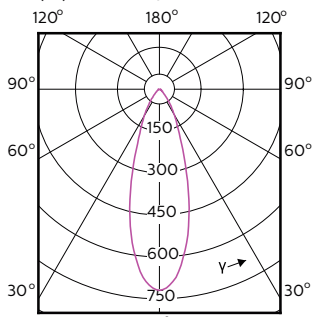

MASTER LEDspot GU10 ExpertColor