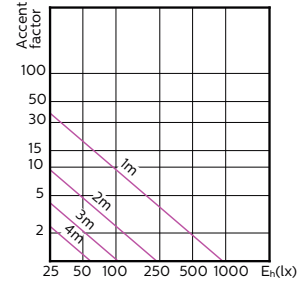

MASTER LEDspot GU10 ExpertColor

Accent Diagrams

MASTER LEDspot ExpertColor MV 50W GU10
927 36D

MASTER LEDspot ExpertColor MV 50W GU10
930 36D

MASTER LEDspot ExpertColor MV 50W GU10
940 36D

Beam Diagrams

MASTER LEDspot ExpertColor MV 35W GU10
927 25D