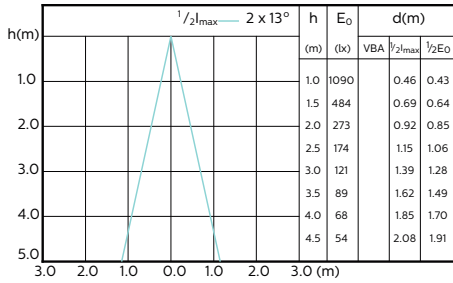

MASTER LEDspot GU10 ExpertColor

Beam Diagrams

**MASTER LEDspot ExpertColor MV 50W GU10
927 25D**

**MASTER LEDspot ExpertColor MV 50W GU10
930 25D**

**MASTER LEDspot ExpertColor MV 50W GU10
940 25D**

**MASTER LEDspot ExpertColor MV 50W GU10
927 36D**