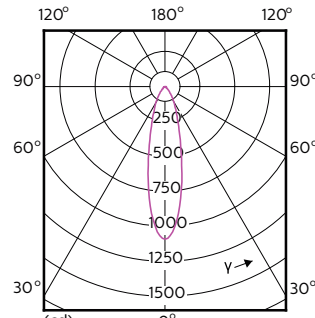

MASTER LEDspot GU10 ExpertColor