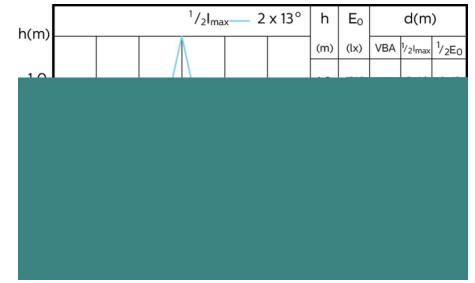

MASTER LEDspot GU10 ExpertColor

Beam Diagrams

**MASTER LEDspot ExpertColor MV 50W GU10
927 25D**

**MASTER LEDspot ExpertColor MV 50W GU10
930 25D**

**MASTER LEDspot ExpertColor MV 50W GU10
940 25D**

**MASTER LEDspot ExpertColor MV 50W GU10
927 36D**