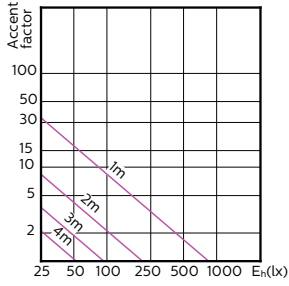

MASTER LEDspot GU10 ExpertColor

Accent Diagrams

MASTER LEDspot ExpertColor MV 50W GU10
927 36D

MASTER LEDspot ExpertColor MV 50W GU10
930 36D