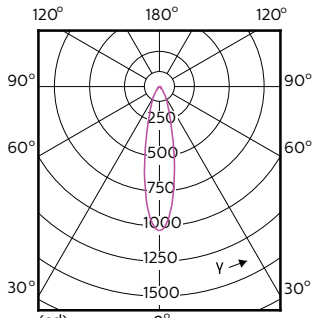

MASTER LEDspot GU10 ExpertColor