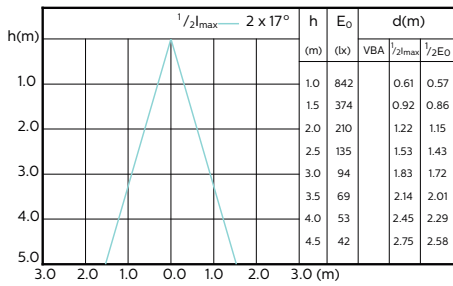

MASTER LEDspot GU10 ExpertColor

Beam Diagrams

**MASTER LEDspot ExpertColor MV 50W GU10
927 25D**

**MASTER LEDspot ExpertColor MV 50W GU10
930 25D**

**MASTER LEDspot ExpertColor MV 50W GU10
940 25D**

**MASTER LEDspot ExpertColor MV 50W GU10
927 36D**