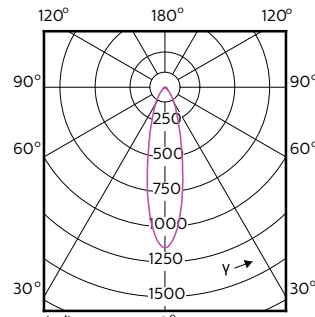

MASTER LEDspot GU10 ExpertColor