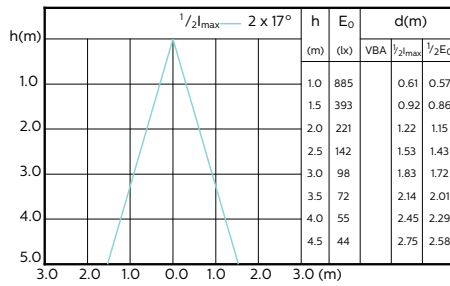

MASTER LEDspot GU10 ExpertColor

Beam Diagrams

**MASTER LEDspot ExpertColor MV 50W GU10
927 25D**

**MASTER LEDspot ExpertColor MV 50W GU10
930 25D**

**MASTER LEDspot ExpertColor MV 50W GU10
940 25D**

**MASTER LEDspot ExpertColor MV 50W GU10
927 36D**