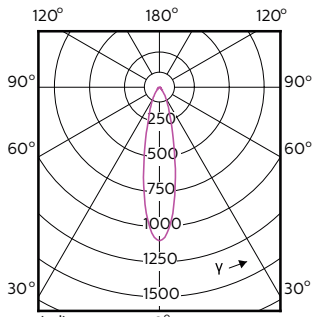

MASTER LEDspot GU10 ExpertColor