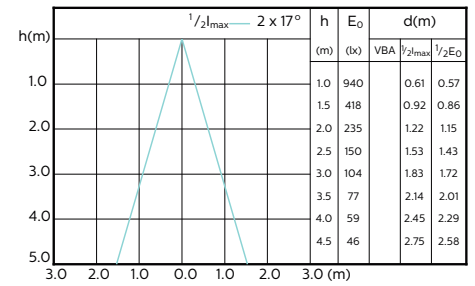

**MASTER LEDspot ExpertColor MV 50W GU10
940 36D**