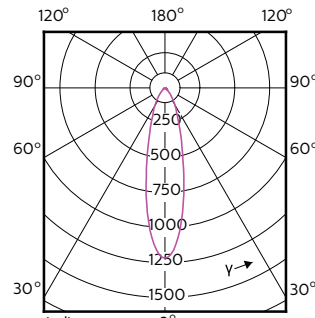

MASTER LEDspot GU10 ExpertColor