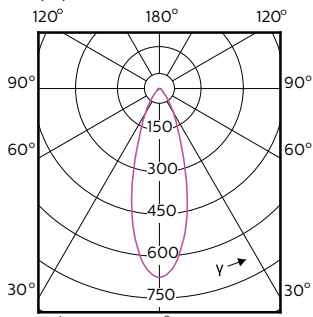

MASTER LEDspot GU10 ExpertColor