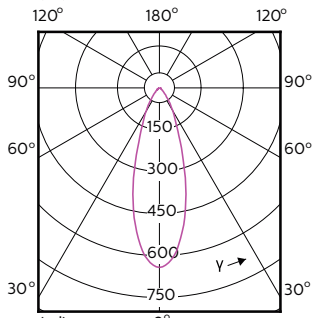

MASTER LEDspot GU10 ExpertColor