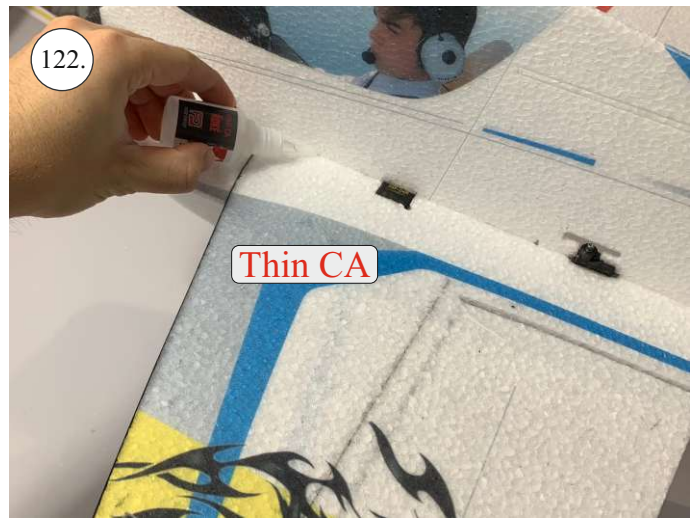

# SYNERGY

INDOOR PERFORMANCE

We wish you many happy flying hours with the Synergy.  
Your RC Factory team.