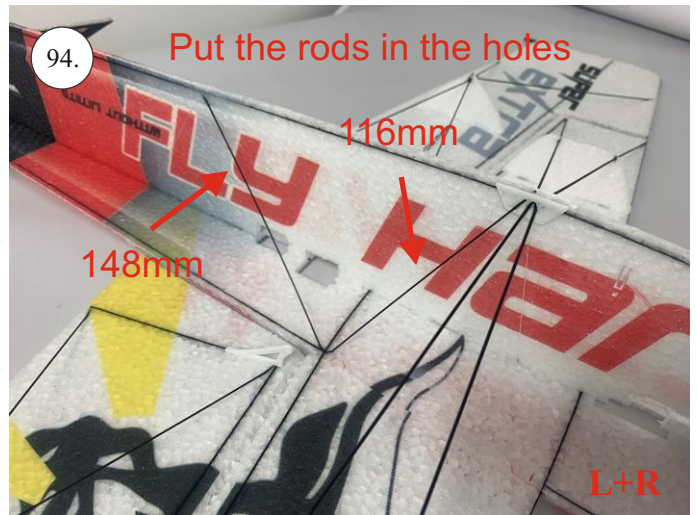

SUPER EXTRA

SUPERLITE

169.

Medium CA

170.

Medium CA

171.

Activator