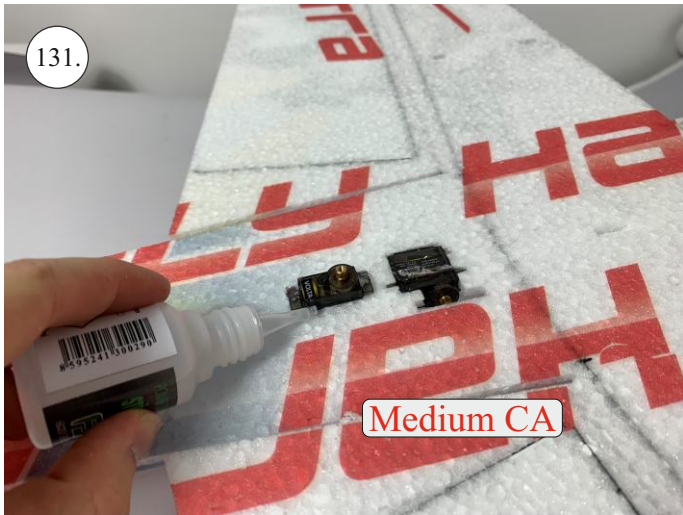

SUPER EXTRA

SUPERLITE

169.

Medium CA

170.

Medium CA

171.

Activator