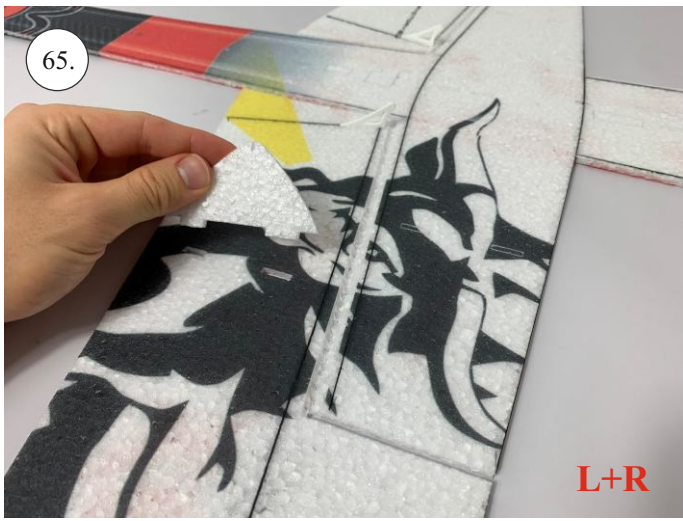

SUPER EXTRA

SUPERLITE

169.

Medium CA

170.

Medium CA

171.

Activator