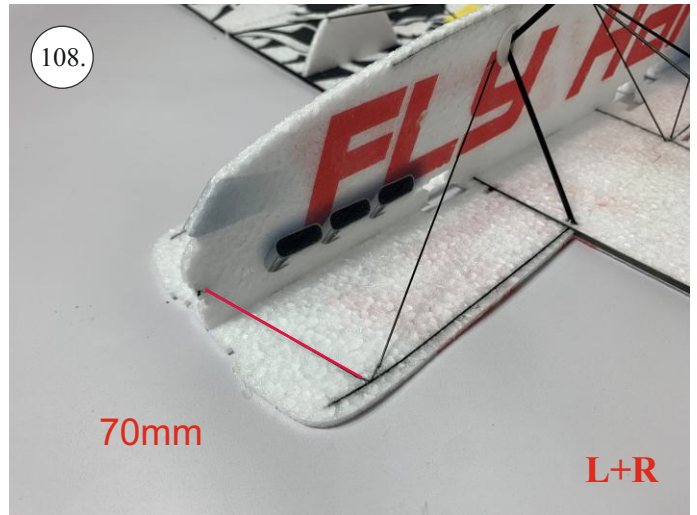

SUPER EXTRA

SUPERLITE

169.

Medium CA

170.

Medium CA

171.

Activator

172.

173.

174.

175.

176.

We wish you many happy flying hours with the Super Extra.
Your RC Factory team.