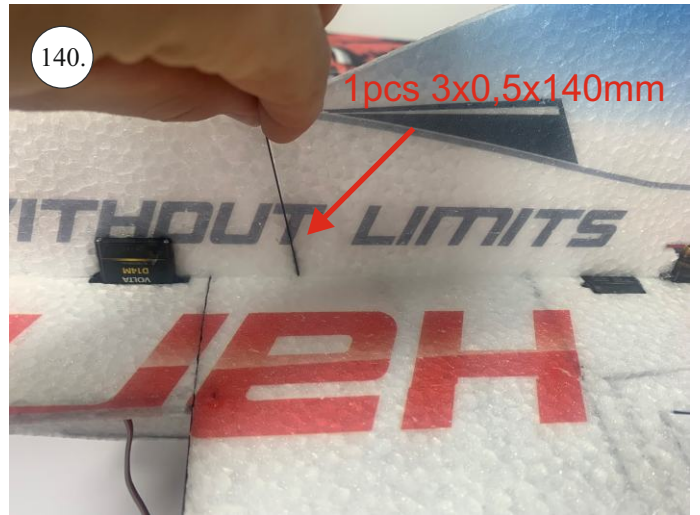

SUPER EXTRA

SUPERLITE

169.

Medium CA

170.

Medium CA

171.

Activator