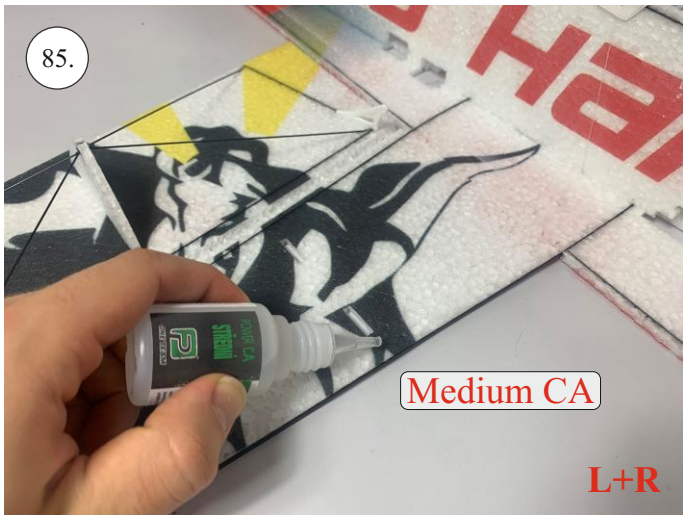

SUPER EXTRA

SUPERLITE

169.

Medium CA

170.

Medium CA

171.

Activator