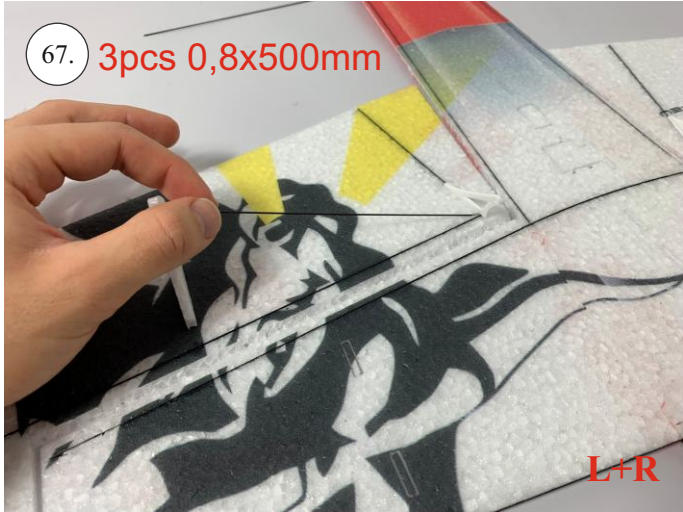

SUPER EXTRA

SUPERLITE

169.

Medium CA

170.

Medium CA

171.

Activator