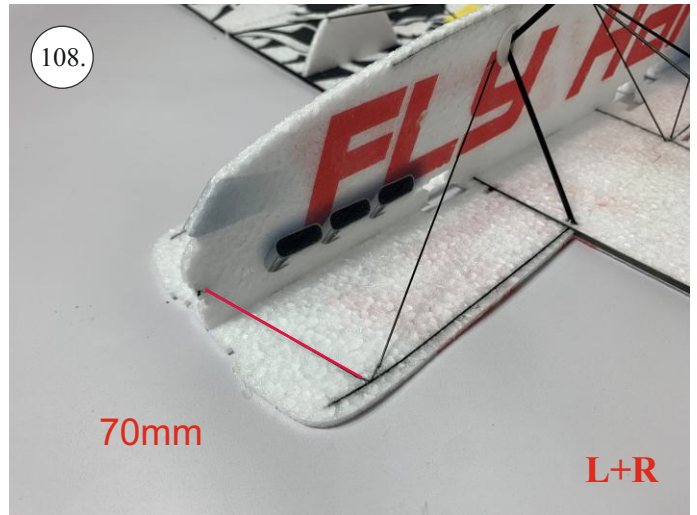

SUPER EXTRA

SUPERLITE

169.

Medium CA

170.

Medium CA

171.

Activator

172.

173.

174.

175.

176.

We wish you many happy flying hours with the Super Extra.

Your RC Factory team.