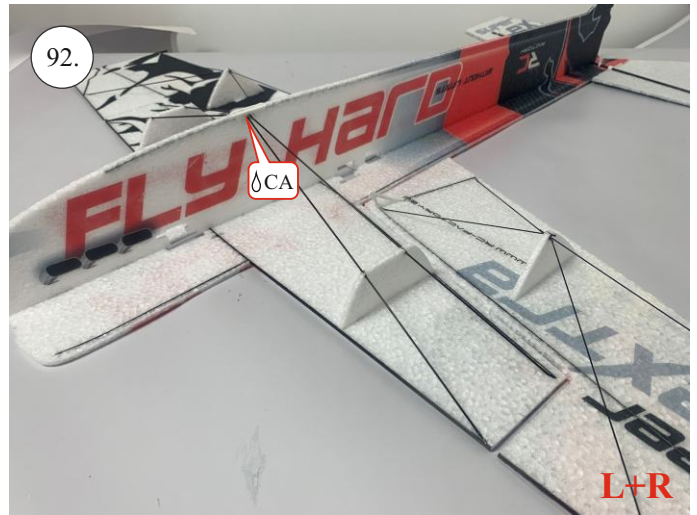

SUPER EXTRA

SUPERLITE

169.

Medium CA

170.

Medium CA

171.

Activator

172.

173.

174.

175.

176.

We wish you many happy flying hours with the Super Extra.

Your RC Factory team.