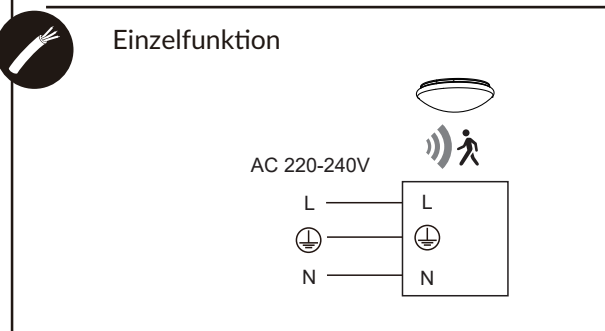

Einheit: mm

ITEM	L	W
MM77124-4	169	149
FCL71700v0-ds/sc+LA10175		
MM77125-3	195	189
FCL71800v0-ds/sc+LA10175		

A2x3

A3x3

A1x3

12" mm

30mm

40mm

ON/AN

Master-Slave Funktion

0.5-3 meter/sec

● Switch UP/Schalter OBEN
○ Switch DOWN/Schalter UNTEN

1	2	3	4	5	6
●	●	●	●	●	●
○	○	○	○	○	○
100%	75%	50%	10%	5s	40s
○	○	○	○	○	○
50%	10%	5min	15min	50lux	10lux
○	○	○	○	○	○
10%	50%	100%			