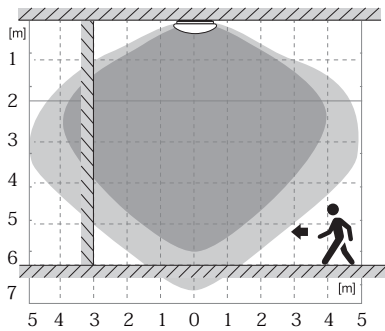

● Switch UP/Schalter OBEN
○ Switch DOWN/Schalter UNTEN

1	2	3	4	5	6
●	●	●	●	●	●
○	○	○	○	○	○
100%	75%	50%	10%	5s	40s
○	○	○	○	○	○
50%	10%	5min	15min	50lux	10lux
○	○	○	○	○	○
10%	50%	100%