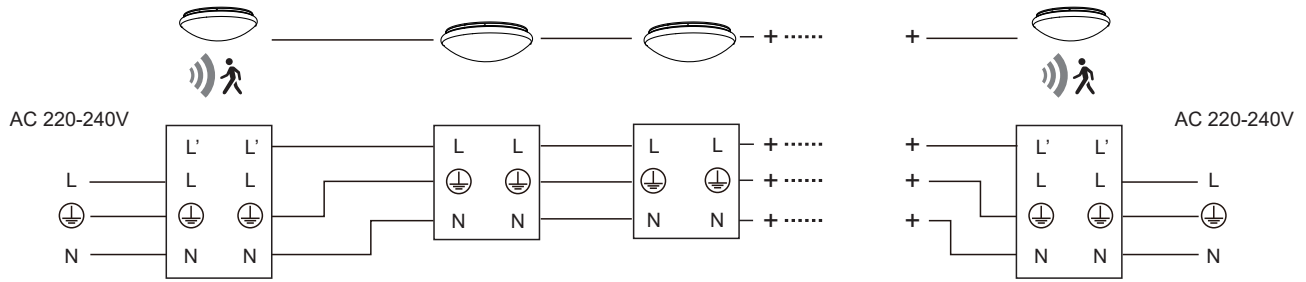

Master-Slave Funktion

0.5-3 meter/sec