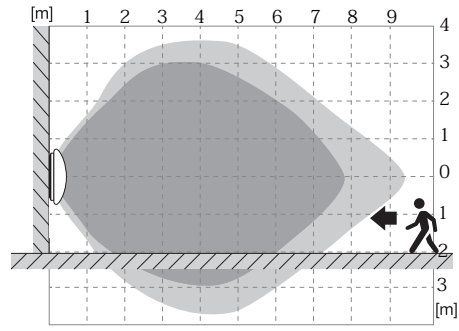

● Switch UP/Schalter OBEN
○ Switch DOWN/Schalter UNTEN

1	2	3	4	5	6
●	●	●	●	●	●
○	○	○	○	○	○
100%	75%	50%	10%	5s	40s
○	○	○	○	○	○
50%	10%	5min	15min	50lux	10lux
○	○	○	○	○	○
10%	50%	100%