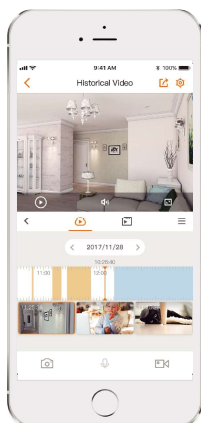

Imou

Rex 3D 5MP

5MP H.265 Wi-Fi Pan & Tilt Camera

With 5MP/3K live monitoring and panoramic pan & tilt feature, Rex 3D ensures every corner of your home completely covered. Human/Pet Detection quickly finds human/pet targets in the images and sends a notification to you. With built-in siren, Rex 3D actively keeps unwelcome visitors away from what you care about. Privacy Mode helps protect your personal privacy when you are home, and Smart Tracking function lets the camera follow moving objects when it detects motion.

- | | | |
|--|---|---|
|  H.265 5MP/3K
Sees more than 1080P |  AI Smart Detection
Quickly finds human/pet targets in your home |  Smart Tracking
Automatically tracks moving objects |
|  Privacy Mode
Hides the lens to protect your personal privacy |  Active Deterrence
Scare away unwelcome visitors with built-in siren. Customizable Alarm Ringtone. |  Two-way Talk
Real-time communicates with people at the camera |
|  24/7 Protection
Infrared night vision for clear-as-day clarity even in pitch dark |  Abnormal Sound Alarm
Sends alerts to your smartphone when it detects abnormal sound |  Auto-cruise
Survey the area 360° horizontally or cruise between favorite points |
|  Diversified Storage
Supports NVR, Cloud Storage or Micro SD card (up to 256GB) |  Alarm Notification
Sends instant motion-activated alerts to your mobile phone |  Wi-Fi Connection
IEEE802.11b/g/n(2.4GHz) |

Stay close with what you care

With Cloud service, you will have access to what you care as long as Internet is available. You can record daily or motion videos on Cloud and play back anytime anywhere.

<http://www.imoulife.com>

Front View

Back View

Specifications

Camera

1/3" Progressive CMOS
5MP(2688 x 1620)
Night Vision: 10m(33ft) Distance
3.6mm Fixed Lens
Field of View : 77° (H), 40° (V), 91° (D)
0~355° Pan & 0~90° Tilt

Video & Audio