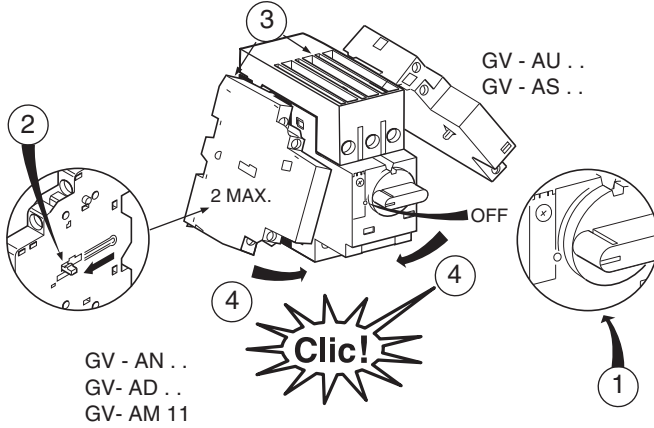

Manual self protected combination motor controller when used with adapter cat N° GV2GH7.

GV2GH7

≤ Ø 5 mm

GV-AM 11

GV2P...H7

GV2P...H7

Icc >>

**! WARNING. HAZARDOUS VOLTAGE**

Turn off all power supplying this equipment before working on it. Failure to follow this instruction will result in death or serious injury.