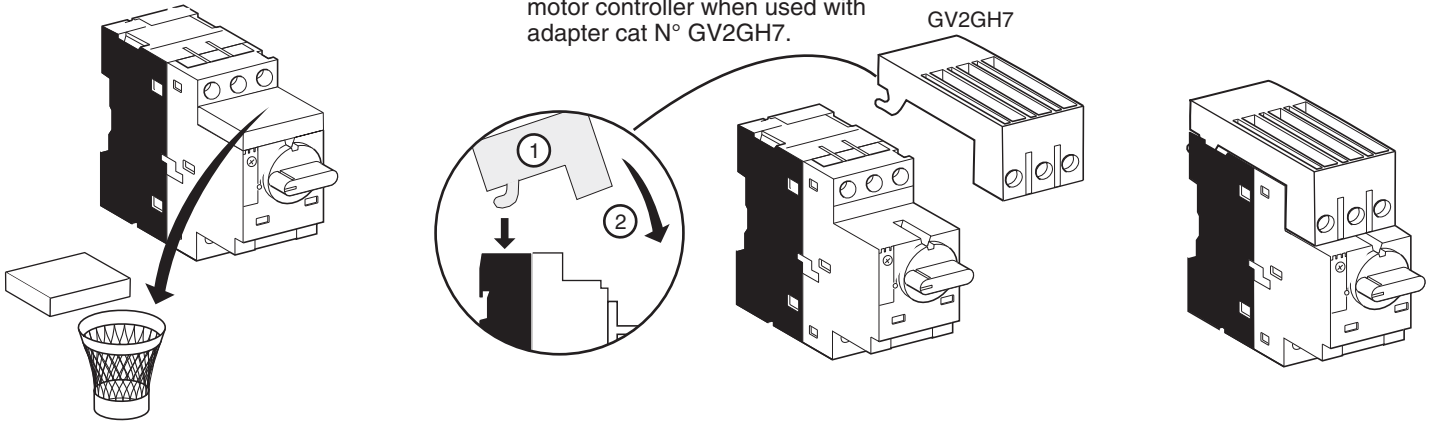

Manual self protected combination motor controller when used with adapter cat N° GV2GH7.

GV2GH7

≤ Ø 5 mm

GV-AM 11

GV2P...H7

GV2P...H7

Icc >>

**! WARNING. HAZARDOUS VOLTAGE**