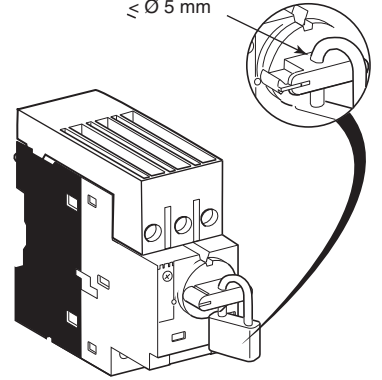

Manual self protected combination motor controller when used with adapter cat N° GV2GH7.

GV2GH7

≤ Ø 5 mm

GV-AM 11

GV2P...H7

GV2P...H7

Icc >>

**! WARNING. HAZARDOUS VOLTAGE**