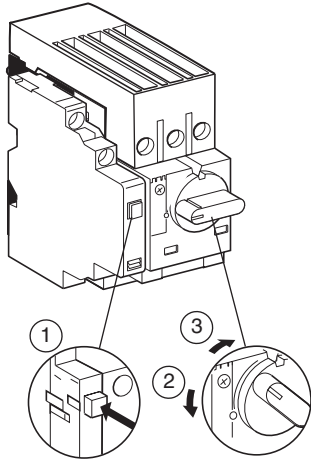

Manual self protected combination motor controller when used with adapter cat N° GV2GH7.

GV2GH7

≤ Ø 5 mm

GV-AM 11

GV2P...H7

GV2P...H7

Icc >>

**! WARNING. HAZARDOUS VOLTAGE**