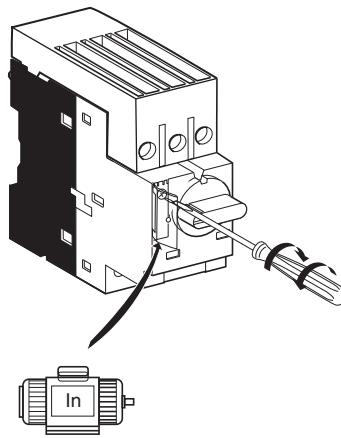

Manual self protected combination motor controller when used with adapter cat N° GV2GH7.

GV2GH7

≤ Ø 5 mm

GV-AM 11

GV2P...H7

GV2P...H7

Icc >>

**! WARNING. HAZARDOUS VOLTAGE**