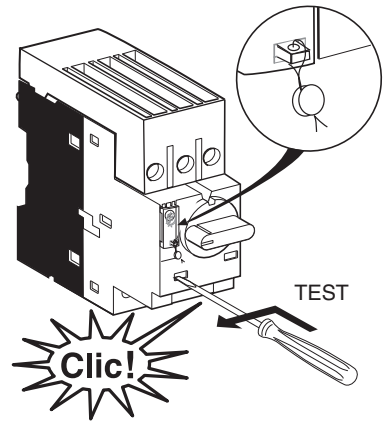

Manual self protected combination motor controller when used with adapter cat N° GV2GH7.

GV2GH7

≤ Ø 5 mm

GV-AM 11

GV2P...H7

GV2P...H7

Icc >>

**! WARNING. HAZARDOUS VOLTAGE**

Turn off all power supplying this equipment before working on it. Failure to follow this instruction will result in death or serious injury.