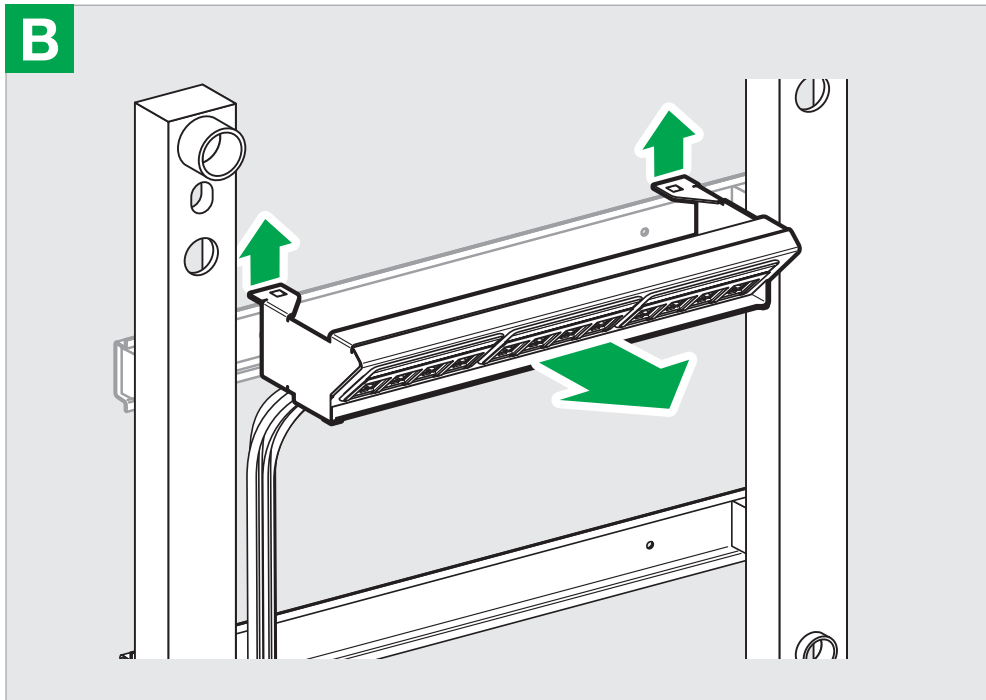

# LexCom Home

Patch Panel\* S One 4 ports, 12 ports

HRB6945401-01

\* Panneau de brassage / Patchpanel / Patchpaneel / Paneeli

*This product must be installed, connected and used in compliance with applicable standards and/or installation regulations. As standards, specifications and designs develop from time to time, always ask for confirmation of the information given in this publication.*