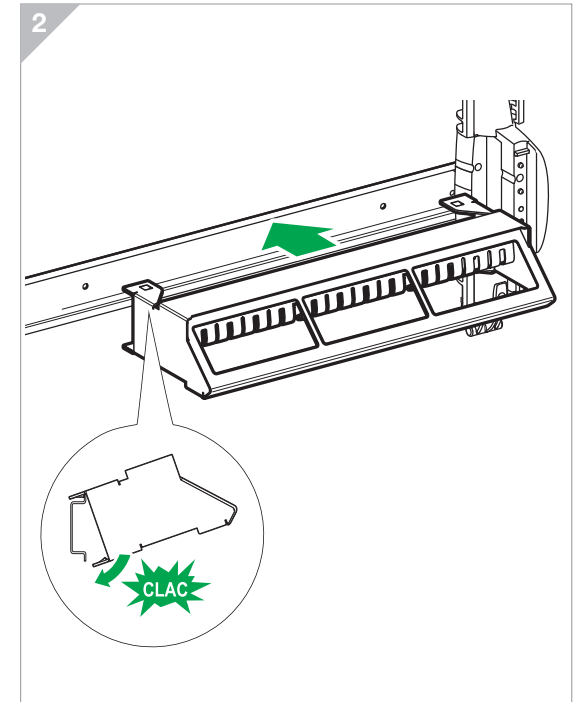

# LexCom Home

Patch Panel\* S One 4 ports, 12 ports

HRB6945401-01

\* Panneau de brassage / Patchpanel / Patchpaneel / Paneeli

*This product must be installed, connected and used in compliance with applicable standards and/or installation regulations. As standards, specifications and designs develop from time to time, always ask for confirmation of the information given in this publication.*