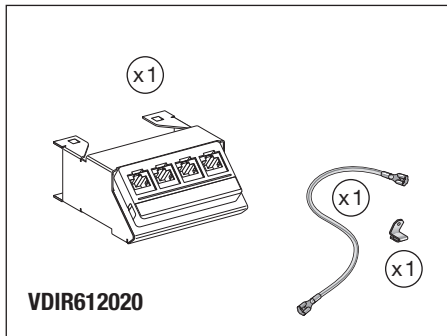

# LexCom Home

Patch Panel\* S One 4 ports, 12 ports

HRB6945401-01

\* Panneau de brassage / Patchpanel / Patchpaneel / Paneeli

*This product must be installed, connected and used in compliance with applicable standards and/or installation regulations. As standards, specifications and designs develop from time to time, always ask for confirmation of the information given in this publication.*