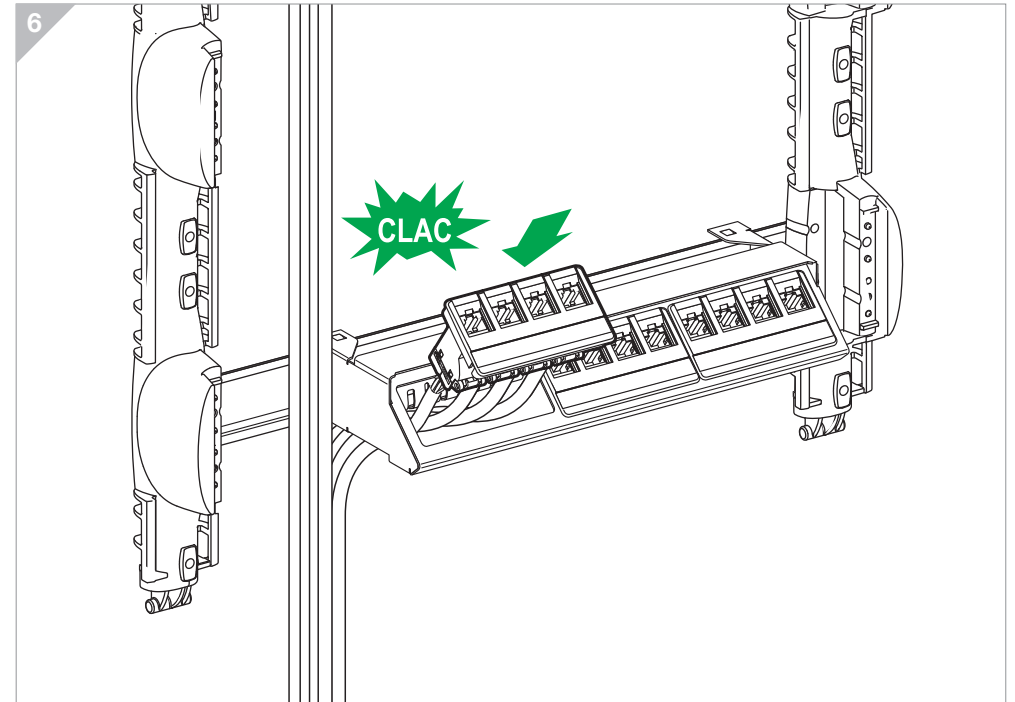

# LexCom Home

Patch Panel\* S One 4 ports, 12 ports

HRB6945401-01

\* Panneau de brassage / Patchpanel / Patchpaneel / Paneeli

*This product must be installed, connected and used in compliance with applicable standards and/or installation regulations. As standards, specifications and designs develop from time to time, always ask for confirmation of the information given in this publication.*