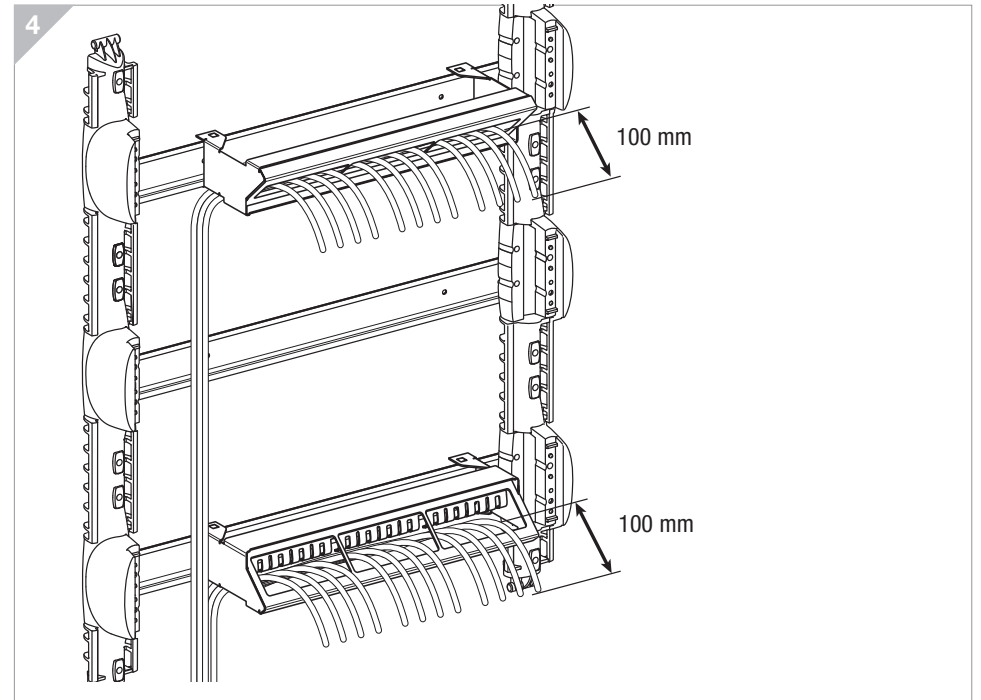

# LexCom Home

Patch Panel\* S One 4 ports, 12 ports

HRB6945401-01

\* Panneau de brassage / Patchpanel / Patchpaneel / Paneeli

*This product must be installed, connected and used in compliance with applicable standards and/or installation regulations. As standards, specifications and designs develop from time to time, always ask for confirmation of the information given in this publication.*