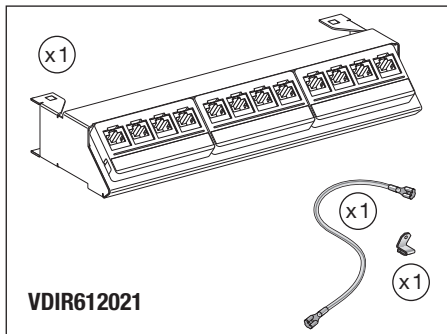

# LexCom Home

Patch Panel\* S One 4 ports, 12 ports

HRB6945401-01

\* Panneau de brassage / Patchpanel / Patchpaneel / Paneeli

*This product must be installed, connected and used in compliance with applicable standards and/or installation regulations. As standards, specifications and designs develop from time to time, always ask for confirmation of the information given in this publication.*