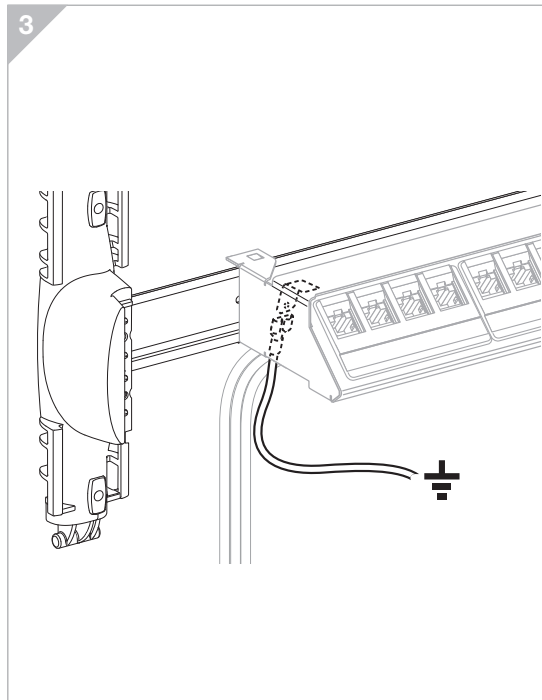

# LexCom Home

Patch Panel\* S One 4 ports, 12 ports

HRB6945401-01

\* Panneau de brassage / Patchpanel / Patchpaneel / Paneeli

*This product must be installed, connected and used in compliance with applicable standards and/or installation regulations. As standards, specifications and designs develop from time to time, always ask for confirmation of the information given in this publication.*