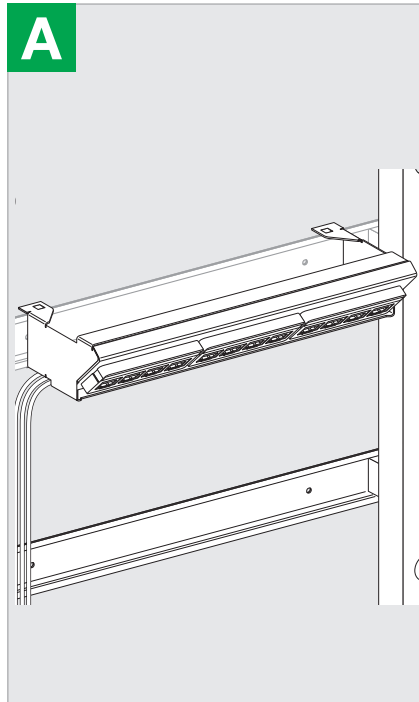

# LexCom Home

Patch Panel\* S One 4 ports, 12 ports

HRB6945401-01

\* Panneau de brassage / Patchpanel / Patchpaneel / Paneeli

*This product must be installed, connected and used in compliance with applicable standards and/or installation regulations. As standards, specifications and designs develop from time to time, always ask for confirmation of the information given in this publication.*