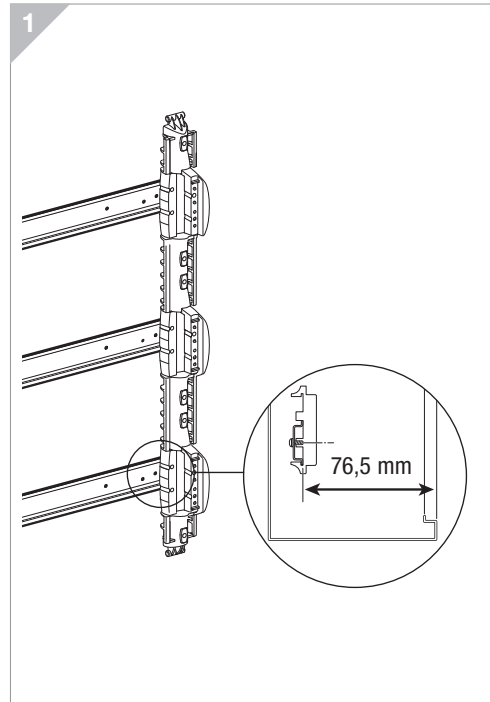

# LexCom Home

Patch Panel\* S One 4 ports, 12 ports

HRB6945401-01

\* Panneau de brassage / Patchpanel / Patchpaneel / Paneeli

*This product must be installed, connected and used in compliance with applicable standards and/or installation regulations. As standards, specifications and designs develop from time to time, always ask for confirmation of the information given in this publication.*