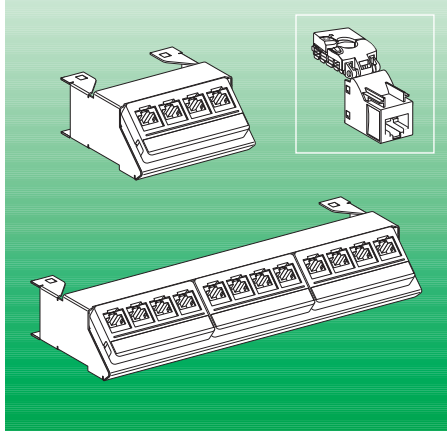

# LexCom Home

Patch Panel\* S One 4 ports, 12 ports

HRB6945401-01

\* Panneau de brassage / Patchpanel / Patchpaneel / Paneeli

*This product must be installed, connected and used in compliance with applicable standards and/or installation regulations. As standards, specifications and designs develop from time to time, always ask for confirmation of the information given in this publication.*