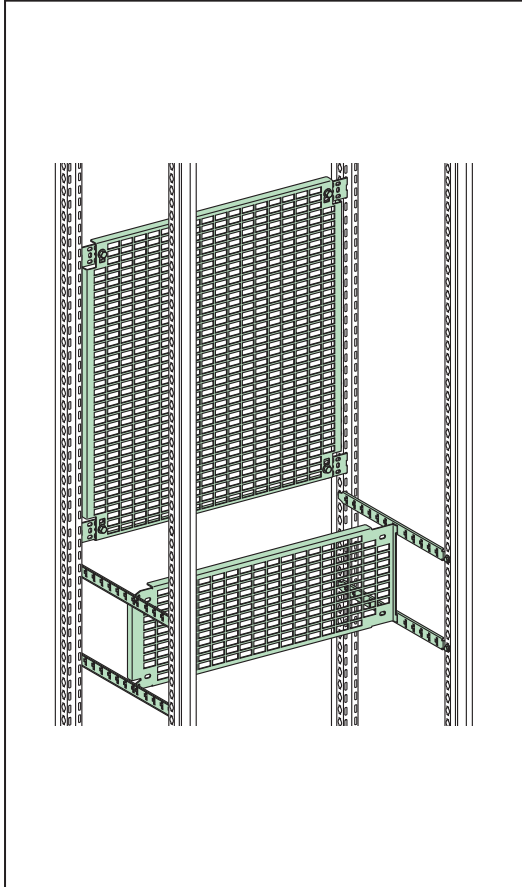

en fr es de it pt zh ru

LVS03574