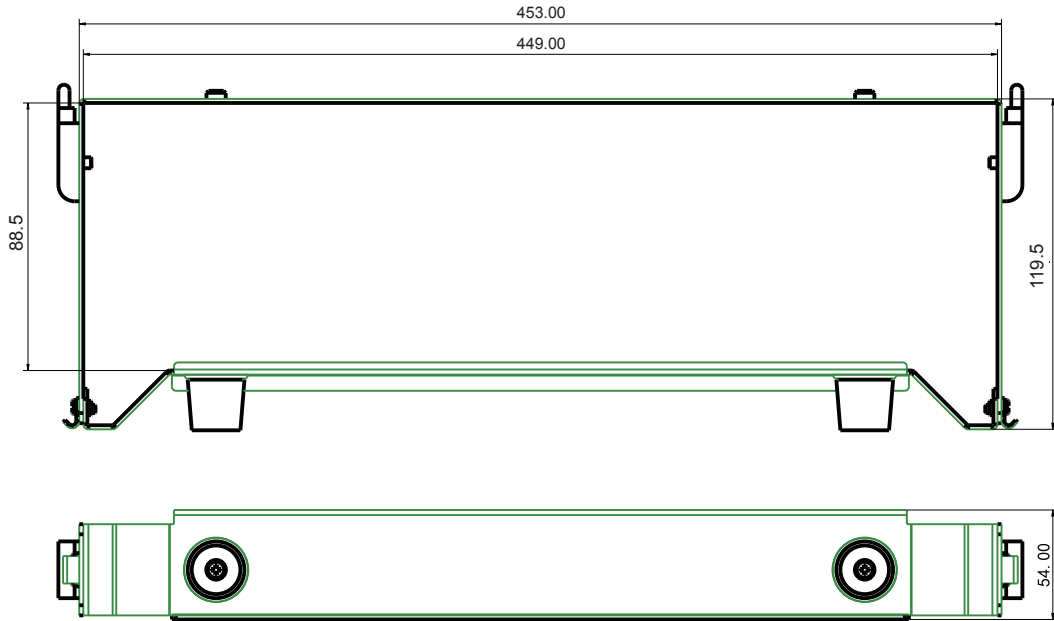

LOW VOLTAGE ENERGY STORAGE SYSTEM
-US SERIES BRAKET

Installation

Horizontal installation

Maximum 4 batteries for Horizontal installation

Vertical installation

Maximum 2 batteries for vertical installation

Dimension

US2000

US3000

Cube the Force |  **PYLONTECH**