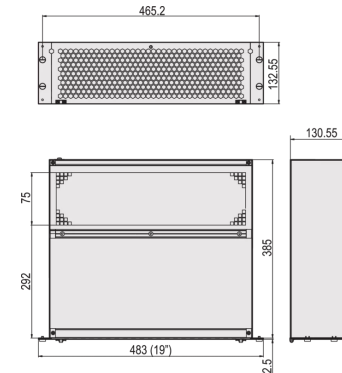

### PRODUKTBESCHREIBUNG

Gezielte Luftzufuhr zu den Baugruppen

19" Pusher Fan, 3 U, Axial

Air infeed from front, air exits at the top rear of cabinet (guided upwards by cover plates or via hoses to rear and upwards)