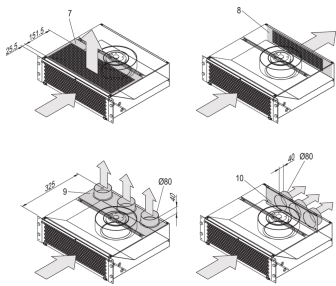

### PRODUKTBESCHREIBUNG

Gezielte Luftzufuhr zu den Baugruppen

19" Pusher Fan, 3 U, Axial

Air infeed from front, air exits at the top rear of cabinet (guided upwards by cover plates or via hoses to rear and upwards)