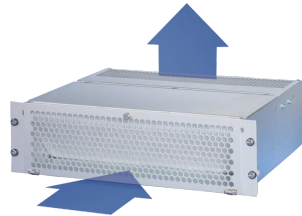

## 10713-546 19-ZOLL DRUCKLÜFTER, 3 HE, MIT RADIALLÜFTER, 230 VAC

### PRODUKTBESCHREIBUNG

Gezielte Luftzufuhr zu den Baugruppen

19" Pusher Fan, 3 U, Axial

Air infeed from front, air exits at the top rear of cabinet (guided upwards by cover plates or via hoses to rear and upwards)