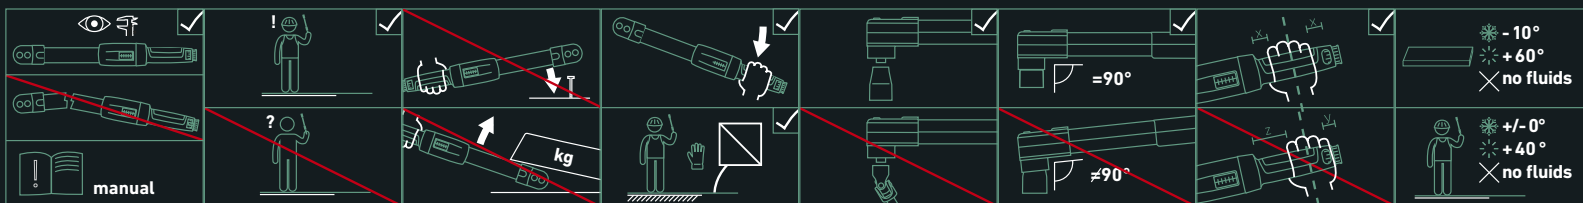

MADE IN CRONENBERG
MADE IN GERMANY