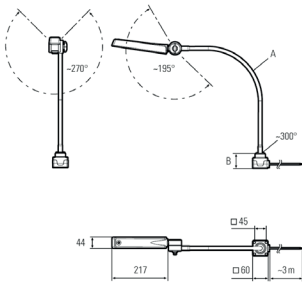

Lampenlebensdauer in Betriebsstunden (L80/B10)

LED Arbeitsplatzleuchte
LED workplace light

CENALED FLOOD Flexarm DC

Item number: 121210-01
EAN: 4260556626307

Order number:	121210-01
Model:	CENALED
Type:	LED workplace light
Illuminant:	SMD-LED
Power consumption:	~8,4 W
Lamp luminous flux:	1260lm
Lamp luminous efficiency:	150lm/W
Light distribution:	direct
Light colour:	5700K
Connected load:	24V DC \pm 10%
Power supply:	-
Connection (connector):	connection cable 3m (9,84 ft), flexible, two open cable ends
Degree of protection:	IP67
Class of protection:	III
Beam angle (optics):	118° -> half value angle
Operating temperature:	-10... +50 °C (14... 122 °F)
Colour rendering (Ra):	> 85
Lamps lifetime:	> 60,000 h
Housing material:	aluminium (powder finished)
Cover material:	safety glass
Length Flexarm [A]:	500 mm (19,69")
Base height (B):	59 mm (2,32")
Mounting:	screw-on base
Weight (net):	~1500 g (~53 oz)
Gross weight:	~2100 g (~74 oz)
Mounting accessories:	optional
Dimmable:	yes, via push button at the light head, ON/OFF and dimming
Marking:	CE, UKCA, ETL Listed (5003529)
Made in:	Germany