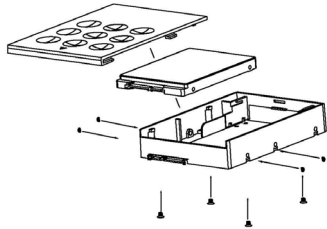

Manual

HDD converter 2.5" to 3.5" SATA

Key Features:

- Converts a 2.5" SATA HDD or SSD to a 3.5" SATA HDD
- Enables the use of a high speed 2.5" SSD in a 3.5" case
- With aluminium heat sink for the HDD cooling
- Supports SATA 3.0Gb/s
- Low noise, fanless design

HDD Installation:

Application:

After the converting a 2.5" HDD can be used as a 3.5" HDD, for example in a computer, in an external HDD case or in a NAS. Especially the high performance of a 2.5" SSD drive can be fully applied in this way.

Handbuch

HDD Konverter 2,5" zu 3,5" SATA

Merkmale:

- Wandelt eine 2,5" SATA HDD oder SSD zu einer 3,5" SATA HDD um
- Ermöglicht den Einsatz einer schnellen 2,5" SSD in einem 3,5" Gehäuse
- Aluminiumkühlkörper zur Festplattenkühlung
- Unterstützt SATA 3,0Gb/s
- Geräuscharm, lüfterloses Design