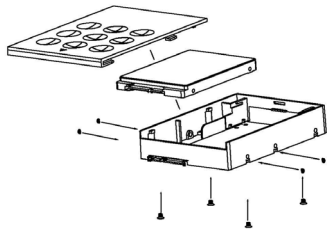

Festplattenmontage:

Anwendung:

Eine 2,5" Festplatte kann mit dem Konverter als eine 3,5" Festplatte verwendet werden, z.B. in einem Computer, in einem externen Gehäuse oder einem NAS. Besonders die hohe Geschwindigkeit von 2,5" SSD Laufwerk kann so voll ausgenutzt werden.

Manuel

Adaptateur pour disque dur 2,5" vers 3,5"

Caractéristiques:

- Convertie un disque dur ou SSD 2,5" SATA vers un emplacement 3,5"
- Permet l'utilisation d'un SSD 2,5" ultra rapide dans un boitier 3,5"
- Radiateur en aluminium pour un meilleur refroidissement
- Interface SATA jusqu'à 3,0 Gb/s
- Faible bruit et conception sans ventilateur