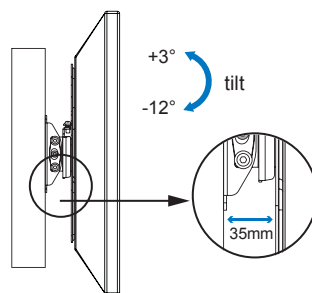

LogiLink®

Tilt TV Wall Mount for 23"-42" TV

Art. No.: BP0005

2-pieces easy installation design, compatible with VESA standard max. 200x200mm.

Features:

- » Super strong mounting brackets: Solid-reinforced Cold Steel, durable product with maximum capacity of 25kg
- 35mm Profile from wall and Tilt Capacity: 3°~ -12°
- Compatible with VESA 75x75mm, 100x100mm, 200x100mm, 200x200mm
- Easy to install
- Fit for 23-42 inch LED LCD plasma TV, PC Monitor screens

Remove the wall plate from the wall mount

Install the wall plate to the wall

Install the wall mount to back of the TV

Apply the TV with wall mount to the wall plate

RoHS
compliant

* The specifications and pictures are subject to change without notice.
* All trade names referenced are the registered namework of their respective owners.

Screen Size	23"-42"
Rated Load	25kg/55lbs
VESA	75x75, 100x100, 200x100, 200x200
Tilt	3°~ -12°
Distance to the wall	35mm
Product Size	230 x 230 x 35mm

Package Contents:

- » 1 x TV Wall Mount
- » 1 x Screw Package
- » 1 x User Manual

Package Informations:

- » Packing Dimension: 239 x 239 x 45mm
- » Packing Weight: 1.12kg
- » Carton Dimension: 500 x 255 x 255mm
- » Carton Q'ty: 10pcs
- » Carton Weight: 11.6kg

This product is designed to be installed on wood stud walls, solid concrete walls or brick walls. Make sure that the supporting surface will safely support the combined weight of the equipment and all attached hardware and components. This product is intended for indoor use only. Using this product outdoors could lead to product failure and personal injury.