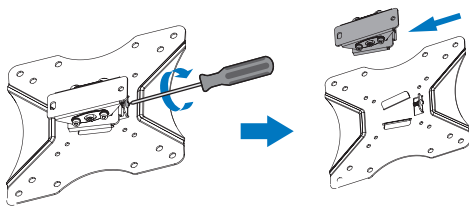

LogiLink®

Tilt TV Wall Mount for 23"-42" TV

Art. No.: BP0005

2-pieces easy installation design, compatible with VESA standard max. 200x200mm.

Features:

- » Super strong mounting brackets: Solid-reinforced Cold Steel, durable product with maximum capacity of 25kg
- 35mm Profile from wall and Tilt Capacity: 3°~ -12°
- Compatible with VESA 75x75mm, 100x100mm, 200x100mm, 200x200mm
- Easy to install
- Fit for 23-42 inch LED LCD plasma TV, PC Monitor screens

Remove the wall plate from the wall mount

Install the wall plate to the wall

Install the wall mount to back of the TV

Apply the TV with wall mount to the wall plate

RoHS
compliant

* The specifications and pictures are subject to change without notice.
* All trade names referenced are the registered namework of their respective owners.

BP0005

4 052792 042528

Made in China

Best Connectivity

LogiLink®

Tilt TV Wall Mount for 23"-42" TV

Art. No.: BP0005

Specification:

Screen Size	23"-42"
Rated Load	25kg/55lbs
VESA	75x75, 100x100, 200x100, 200x200
Tilt	3°~ -12°
Distance to the wall	35mm
Product Size	230 x 230 x 35mm

Package Contents:

- » 1 x TV Wall Mount
- » 1 x Screw Package
- » 1 x User Manual