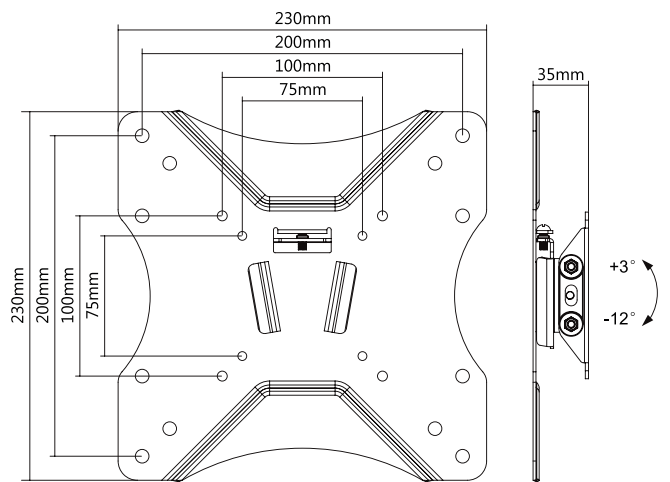

LogiLink®

Tilt TV Wall Mount for 23"-42" TV

Art. No.: BP0005

2-pieces easy installation design, compatible with VESA standard max. 200x200mm.

Features:

- » Super strong mounting brackets: Solid-reinforced Cold Steel, durable product with maximum capacity of 25kg
- 35mm Profile from wall and Tilt Capacity: 3°~ -12°
- Compatible with VESA 75x75mm, 100x100mm, 200x100mm, 200x200mm
- Easy to install
- Fit for 23-42 inch LED LCD plasma TV, PC Monitor screens

Remove the wall plate from the wall mount

Install the wall plate to the wall

Install the wall mount to back of the TV

Apply the TV with wall mount to the wall plate

RoHS
compliant

* The specifications and pictures are subject to change without notice.
* All trade names referenced are the registered namework of their respective owners.

Screen Size	23"-42"
Rated Load	25kg/55lbs
VESA	75x75, 100x100, 200x100, 200x200
Tilt	3°~ -12°
Distance to the wall	35mm
Product Size	230 x 230 x 35mm

Package Contents:

- » 1 x TV Wall Mount
- » 1 x Screw Package
- » 1 x User Manual

Package Informations:

- » Packing Dimension: 239 x 239 x 45mm
- » Packing Weight: 1.12kg
- » Carton Dimension: 500 x 255 x 255mm
- » Carton Q'ty: 10pcs
- » Carton Weight: 11.6kg

This product is designed to be installed on wood stud walls, solid concrete walls or brick walls. Make sure that the supporting surface will safely support the combined weight of the equipment and all attached hardware and components. This product is intended for indoor use only. Using this product outdoors could lead to product failure and personal injury.