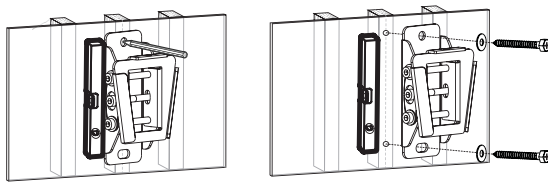

LogiLink®

Tilt TV Wall Mount for 23"-42" TV

Art. No.: BP0005

2-pieces easy installation design, compatible with VESA standard max. 200x200mm.

Features:

- » Super strong mounting brackets: Solid-reinforced Cold Steel, durable product with maximum capacity of 25kg
- 35mm Profile from wall and Tilt Capacity: 3°~ -12°
- Compatible with VESA 75x75mm, 100x100mm, 200x100mm, 200x200mm
- Easy to install
- Fit for 23-42 inch LED LCD plasma TV, PC Monitor screens

Remove the wall plate from the wall mount

Install the wall plate to the wall

Install the wall mount to back of the TV

Apply the TV with wall mount to the wall plate

RoHS
compliant

* The specifications and pictures are subject to change without notice.
* All trade names referenced are the registered namework of their respective owners.

BP0005

4 052792 042528

Made in China

Best Connectivity

LogiLink®

Tilt TV Wall Mount for 23"-42" TV

Art. No.: BP0005

Specification:

Screen Size	23"-42"
Rated Load	25kg/55lbs
VESA	75x75, 100x100, 200x100, 200x200
Tilt	3°~ -12°
Distance to the wall	35mm
Product Size	230 x 230 x 35mm

Package Contents:

- » 1 x TV Wall Mount
- » 1 x Screw Package
- » 1 x User Manual