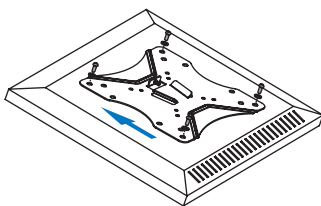

LogiLink®

Tilt TV Wall Mount for 23"-42" TV

Art. No.: BP0005

2-pieces easy installation design, compatible with VESA standard max. 200x200mm.

Features:

- » Super strong mounting brackets: Solid-reinforced Cold Steel, durable product with maximum capacity of 25kg
- 35mm Profile from wall and Tilt Capacity: 3°~ -12°
- Compatible with VESA 75x75mm, 100x100mm, 200x100mm, 200x200mm
- Easy to install
- Fit for 23-42 inch LED LCD plasma TV, PC Monitor screens

Remove the wall plate from the wall mount

Install the wall plate to the wall

Install the wall mount to back of the TV

Apply the TV with wall mount to the wall plate

RoHS
compliant

* The specifications and pictures are subject to change without notice.
* All trade names referenced are the registered namework of their respective owners.

BP0005

4 052792 042528

Made in China

Best Connectivity

LogiLink®

Tilt TV Wall Mount for 23"-42" TV

Art. No.: BP0005

Specification:

Screen Size	23"-42"
Rated Load	25kg/55lbs
VESA	75x75, 100x100, 200x100, 200x200
Tilt	3°~ -12°
Distance to the wall	35mm
Product Size	230 x 230 x 35mm

Package Contents:

- » 1 x TV Wall Mount
- » 1 x Screw Package
- » 1 x User Manual