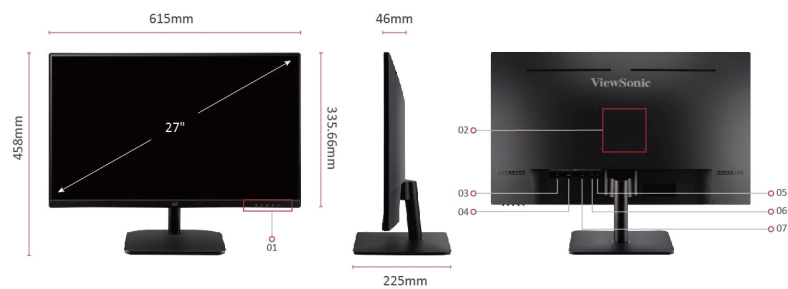

## Key Features

- SuperClear® IPS Technology for richer, sharper colors at wide angles
- Full HD 1080p resolution
- 75Hz Refresh rate delivers fluid visuals
- Adaptive sync to eliminate screen tearing & reduce stuttering
- Three-sided frameless design for seamless viewing

## Product Description

The ViewSonic VA2732-MHD is a 27" (27" viewable) Full HD Monitor with IPS technology and flexible connectivity for use in the office or at home. With SuperClear® IPS technology and Full HD resolution, images are clear and detailed from a wide range of viewing angles. Integrated speakers ensure a crisp and clear sound while Display Port, HDMI, and VGA inputs allow for increased setup flexibility when connecting with other devices. The VA2732-MHD's three-sided frameless bezel delivers a seamless viewing experience and comes equipped with Eye Care technology to help eliminate eye strain resulting from extended viewing periods. VESA compatibility guarantees easy adaption to both multi-monitor or wall-mount set ups.

1. Menu Control Panel
2. VESA Compatible(Wall Mount 100 x 100mm)
3. Display Port
4. HDMI
5. DC in
6. 3.5mm Audio In
7. VGA

## DISPLAY

Display Size (in.):	27
Viewable Area (in.):	27
Panel Type:	IPS Technology
Resolution:	1920 x 1080
Resolution Type:	FHD (Full HD)
Static Contrast Ratio:	1,000:1 (typ)
Dynamic Contrast Ratio:	50M:1
Light Source:	LED
Brightness:	250 cd/m <sup>2</sup> (typ)
Colors:	16.7M
Color Space Support:	8 bit (6 bit + Hi-FRC)
Aspect Ratio:	16:9
Response Time (Typical GTG):	4ms
Viewing Angles:	178° horizontal, 178° vertical
Backlight Life (Hours):	30000 Hrs (Min)
Curvature:	Flat
Refresh Rate (Hz):	75
Adaptive Sync:	Yes
Blue Light Filter:	Yes
Flicker-Free:	Yes
Color Gamut:	NTSC: 72% size (Typ) sRGB: 104% size (Typ)
Pixel Size:	0.311 mm (H) x 0.311 mm (V)
Surface Treatment:	Anti-Glare, Hard Coating (3H)