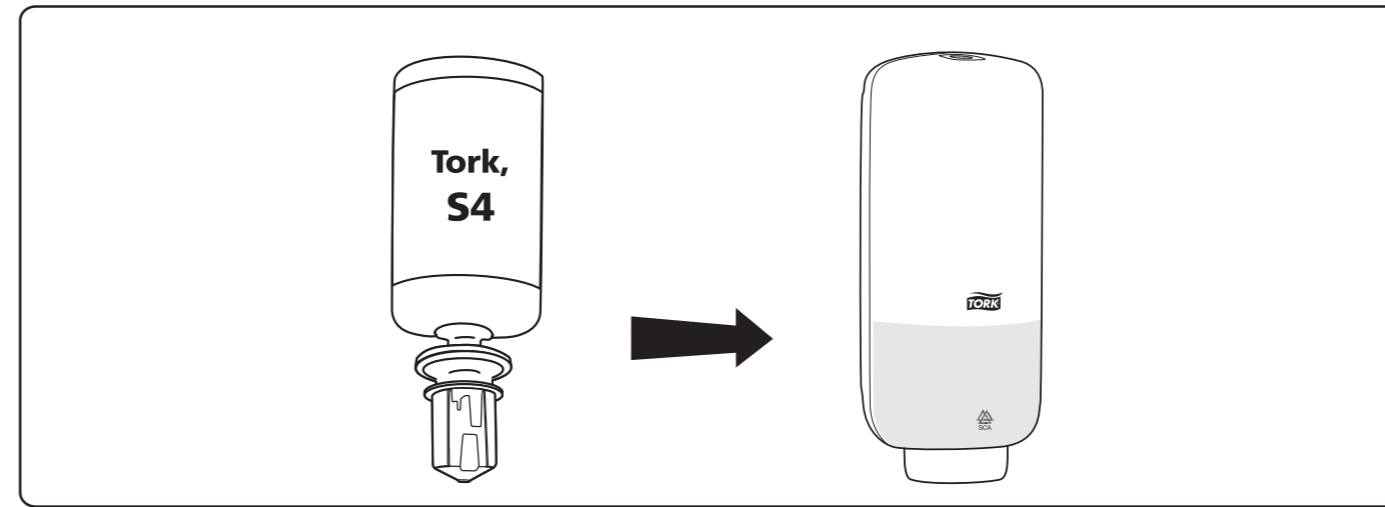

3.

x 4

x 4

4.

1.

2.

3.

4.

5.

6.