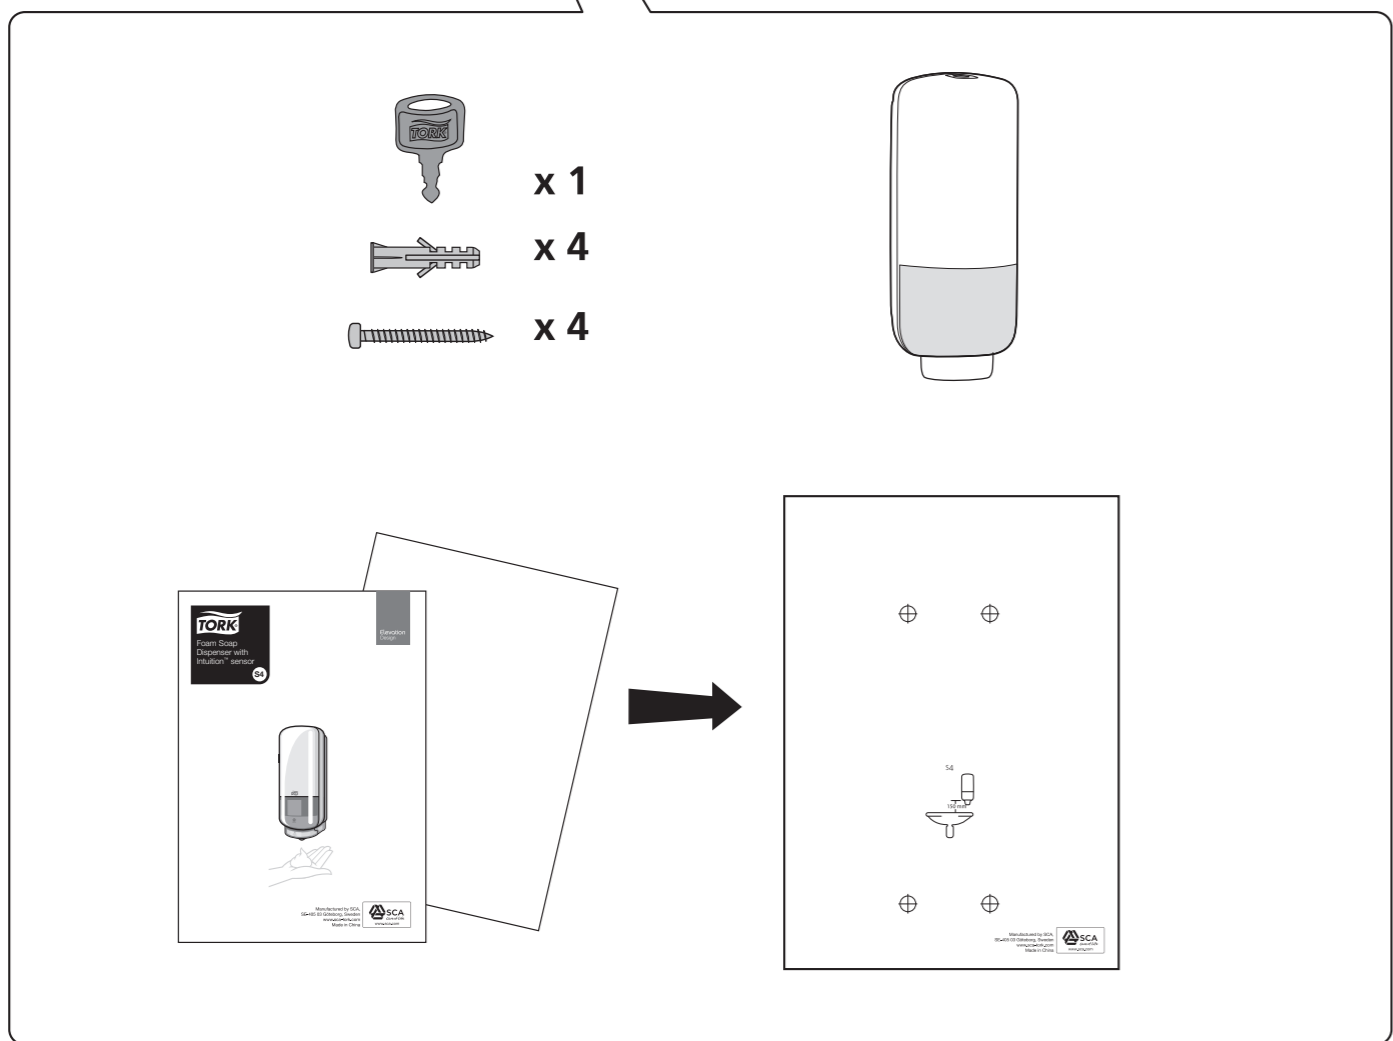

Models: 561100 and 561108

Elevation
Design

Manufactured by SCA,
SE-405 03 Göteborg, Sweden
www.sca-tork.com
Made in China

Manufactured by SCA,
SE-405 03 Göteborg, Sweden
www.sca-tork.com
Made in China

3.

 x 4

 x 4

4.

1.

2.

3.

4.

5.

6.