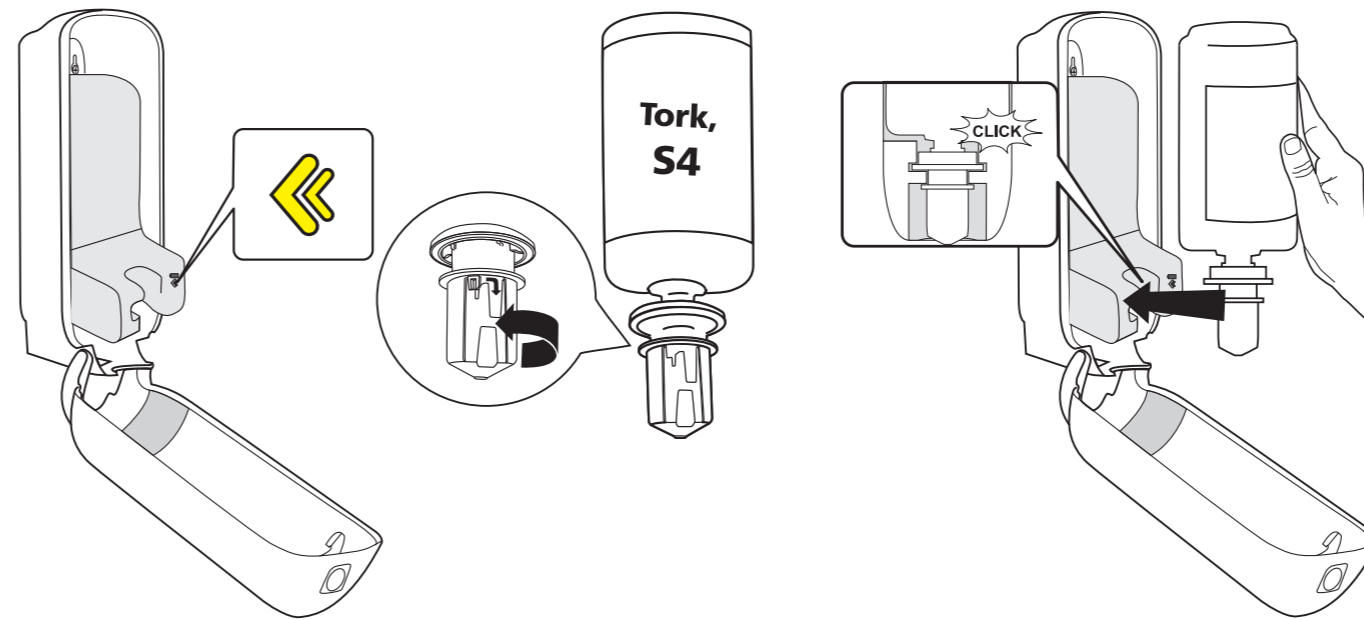

3.

x 4

x 4

4.

1.

2.

3.

4.

5.

6.