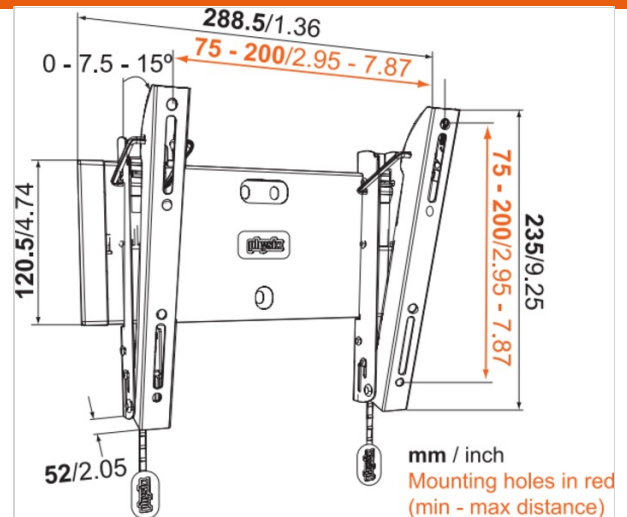

Need to tuck your TV away even further?

Mount it in a corner to save even more space. Check out our full-motion tv wall mounts, perfect for any corner of the room.