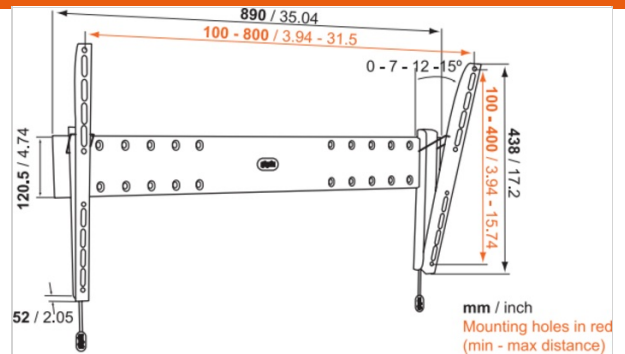

Need to tuck your TV away even further?

Mount it in a corner to save even more space. Check out our full-motion tv wall mounts, perfect for any corner of the room.