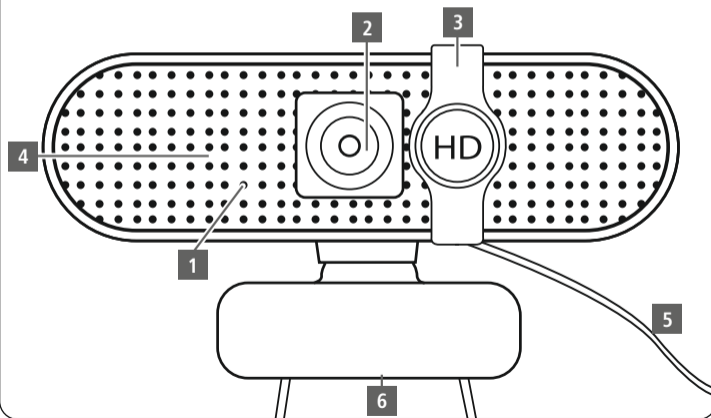

hama

XX
139991

Webcam

C-400

A

B

C

1 REC - CONTROL LED

2 1080P / 30FPS - 70° - FIXED FOCUS

3 CLOSABLE SPY PROTECTION

4 MICROPHONE

5 USB-A CABLE 1.8M

6 1/4" THREAT

**hama**

Hama GmbH & Co KG
86652 Monheim / Germany

Service & Support