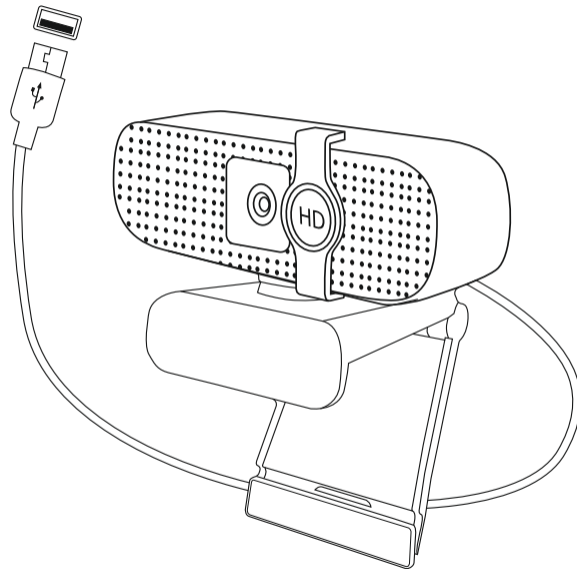

hama

XX
139991

Webcam

C-400

A

B

C

1 REC - CONTROL LED

2 1080P / 30FPS - 70° - FIXED FOCUS

3 CLOSABLE SPY PROTECTION

4 MICROPHONE

5 USB-A CABLE 1.8M

6 1/4" THREAT

**hama**

Hama GmbH & Co KG
86652 Monheim / Germany

Service & Support