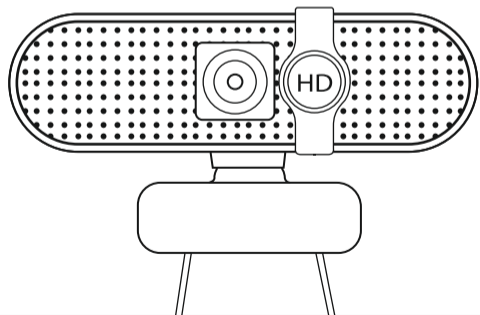

hama

XX
139991

Webcam

C-400

A

B

C

1 REC - CONTROL LED

2 1080P / 30FPS - 70° - FIXED FOCUS

3 CLOSABLE SPY PROTECTION

4 MICROPHONE

5 USB-A CABLE 1.8M

6 1/4" THREAT

**hama**

Hama GmbH & Co KG
86652 Monheim / Germany

Service & Support