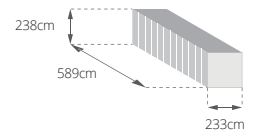

without pallet

Retail Box	2940	2058	1470	1176
Master Box	245	343	245	196