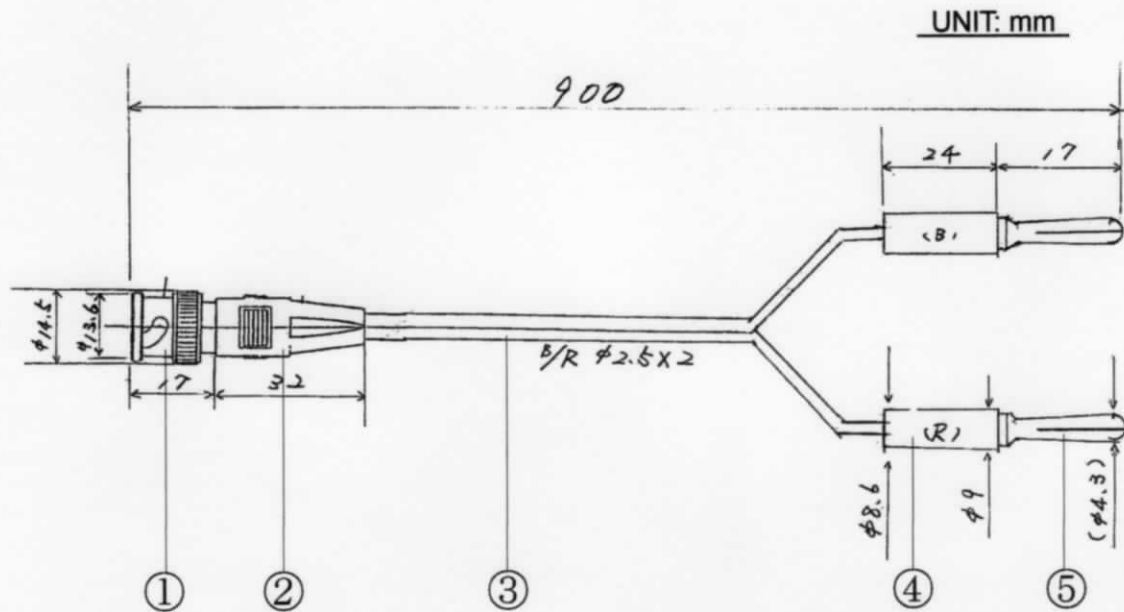

DATA SHEET

MODEL: KC-300B (B/N108533)

DRAWING WITH DIMENSIONS

CONSTRUCTION.

①	BNC Plug (body)	: Brass with Nickel Plating
	Contact Pin	: Brass with Silver Plating
②	Cap for BNC Plug	: PVC
③	Parallel Cable (tube)	: PVC
	Parallel Cable (wire)	Copper (0.12mm X 30)
④	Banana Plug (Cap)	: Polythene
⑤	Banana Plug (body)	: Brass with Nickel Plating