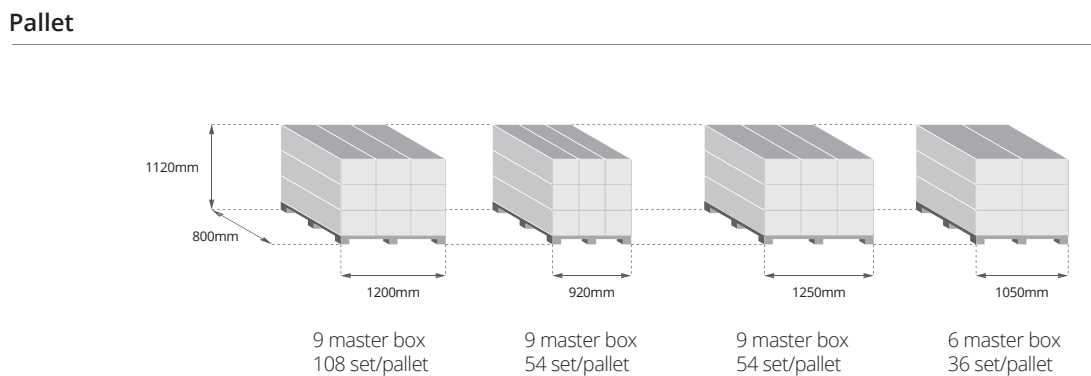

Master Box Quantity per Pallet	9
Lightkit Quantity per Pallet	54
Length	82.0 cm
Width	125.0 cm
Height	112.0 cm
Volume	1.15 m ³
Mass	200 kg

Item Quantities in each kit

Ulitium200	4
LEC200 200 kJ/d solar panel	1
Bayonet Plug DC Cable 480cm	5
HUB4 Junction Box	2
Installation material set LK4	1

Master Box Dimensions

Quantity per Master Box	6
Length	79.5 cm
Width	53.0 cm
Height	32.0 cm
Volume	134.8 L
Mass	28.7 kg

Retail Box Dimensions

Length	51.0 cm
Width	13.0 cm
Height	29.0 cm
Volume	19.2 L
Mass	4.7 kg

Pallet Dimensions

Master Box Quantity per Pallet	6
Lightkit Quantity per Pallet	32
Length	82.0 cm
Width	105.0 cm
Height	112.0 cm
Volume	0.96 m3
Mass	173 kg

Ulitium LightKit

Container
& Shipping Details
PS-ULK-06/06-100614