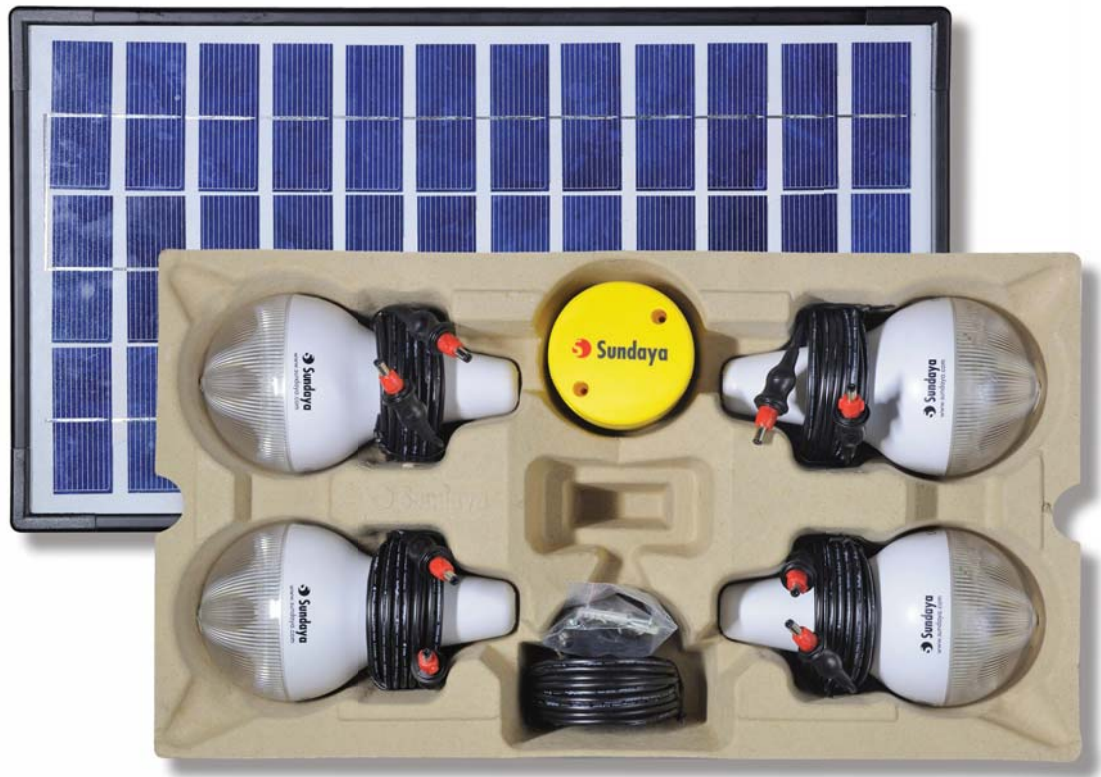

Item Quantities in each kit

Ulitium200	4
LEC200 200 kJ/d solar panel	1
Bayonet Plug DC Cable 480cm	5
HUB4 Junction Box	2
Installation material set LK4	1

Master Box Dimensions

Quantity per Master Box	6
Length	79.5 cm
Width	53.0 cm
Height	32.0 cm
Volume	134.8 L
Mass	28.7 kg

Retail Box Dimensions

Length	51.0 cm
Width	13.0 cm
Height	29.0 cm
Volume	19.2 L
Mass	4.7 kg

Pallet Dimensions

Master Box Quantity per Pallet	6
Lightkit Quantity per Pallet	32
Length	82.0 cm
Width	105.0 cm
Height	112.0 cm
Volume	0.96 m3
Mass	173 kg