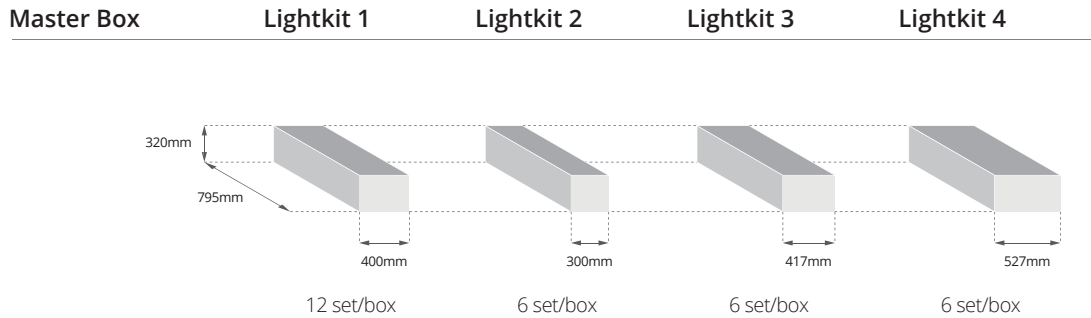

Master Box Quantity per Pallet	9
Lightkit Quantity per Pallet	54
Length	82.0 cm
Width	125.0 cm
Height	112.0 cm
Volume	1.15 m ³
Mass	200 kg

Item Quantities in each kit

Ulitium200	4
LEC200 200 kJ/d solar panel	1
Bayonet Plug DC Cable 480cm	5
HUB4 Junction Box	2
Installation material set LK4	1

Master Box Dimensions

Quantity per Master Box	6
Length	79.5 cm
Width	53.0 cm
Height	32.0 cm
Volume	134.8 L
Mass	28.7 kg

Retail Box Dimensions

Length	51.0 cm
Width	13.0 cm
Height	29.0 cm
Volume	19.2 L
Mass	4.7 kg

Pallet Dimensions

Master Box Quantity per Pallet	6
Lightkit Quantity per Pallet	32
Length	82.0 cm
Width	105.0 cm
Height	112.0 cm
Volume	0.96 m3
Mass	173 kg

Ulitium LightKit

Container
& Shipping Details
PS-ULK-06/06-100614