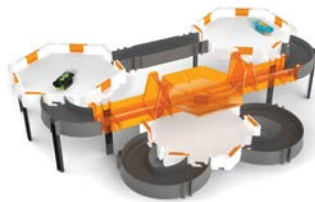

## HEXBUG® Nano Bridge Battle, Elevation and Raceway Habitat Sets

The HEXBUG® Nano **Bridge Battle Habitat Set** allows kids to create the ultimate battleground for the HEXBUG Nano. HEXBUG Nano owners place their bugs on either side of the elevated arena where they must scurry over an orange bridge, through one-way gates and meet in the center battle platform. HEXBUG Nanos nudge and knock their competitor out of the battle arena until only one bug is left standing and reigned champion. Bridge Battle comes with 29 easy connect pieces and two rare HEXBUG Nanos. Bridge Battle is CPSIA approved for kids ages 3 and up.

- Pricing varies by country
- Available at [www.hexbug.com](http://www.hexbug.com)

The HEXBUG Nano **Elevation Habitat Set** features a multi-level spiral and bridges that can accommodate an entire HEXBUG Nano collection, and enable each Nano bug to stretch its rubber legs as it traverses through the sizable mini-community. The customized track includes one spiral ramp that rises two levels up, offering explorative HEXBUG Nanos the best view in town. Elevation comes with 52 easy connect pieces and 2 rare HEXBUG Nanos. Elevation is CPSIA approved for kids 3 and up.

- Pricing varies by country
- Available at [www.hexbug.com](http://www.hexbug.com)

Ready, Set, Nano! The HEXBUG Nano **Raceway Habitat Set** allows kids to race their HEXBUG Nano bugs by constructing their very own customizable Raceway Habitat Set. HEXBUG Nano bugs test their speed and take off out of the starting gates at a lightning pace in attempt to out-scurry their competition to the finish line, zooming through dangerous divides and tricky turns. Raceway comes with 28 easy connect pieces and 2 rare HEXBUG Nanos. Raceway is CPSIA approved for kids 3 and up.