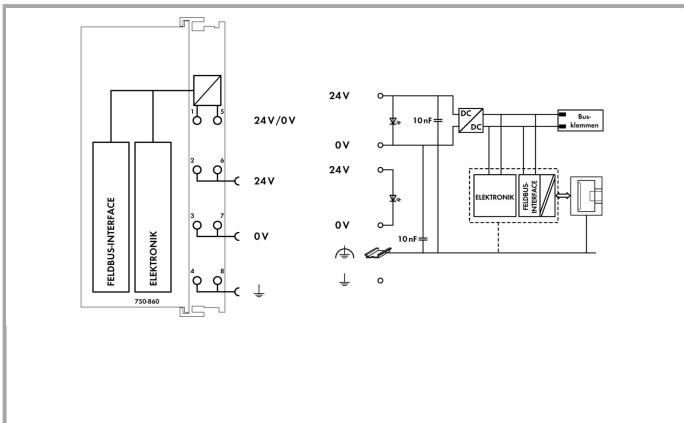

RoHS Compliant

BOMcheck.net

Color:

Data

Mechanical data

Weight	183.536 g
Color	light gray

Commercial data

Country of origin	DE
GTIN	4045454540470
Customs Tariff No.	85371091990
Product Group	15 (Remote I/O)