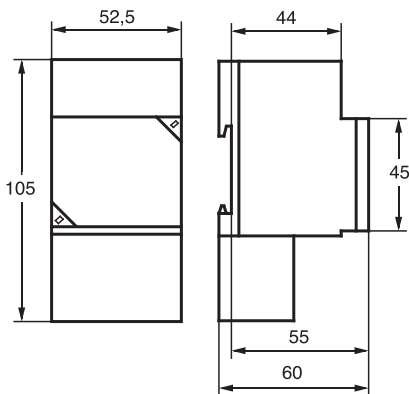

131 x20 / 134 x20

- Daily or weekly program
- Slim format 52.5 mm
- Captive setting keys
- Manual override switch "Permanent OFF / Automatic / Permanent ON"
- Analogue display (clock display)

Save time switching controlling counting

## Analogue time switches 131 x20 / 134 x20

for DIN-rail and wall mounting

[müller VS 3x.x8]

**Technical data**

<b>Supply voltages</b>	230 V, 50–60 Hz other voltages on request
<b>Power consumption (real power)</b>	0.4 W
<b>Switch (potential-free)</b>	Change-over, contact gap < 3 mm (μ)
<b>Contact material</b>	AgCdO
<b>Switching capacity</b>	16 A / 250 V~ at cosφ=1 2.5 A with inductive load cosφ=0.6 max. filament lamp load 2,000 W
<b>Min. switching power</b>	1,000 mW (10 V / 10 mA)
<b>Filament Lamp, Halogen Lamp</b>	2,000 W
<b>Fluorescent Lamp uncompensated</b>	1,000 W
<b>Fluorescent Lamp series compensated</b>	750 W
<b>LED (230 V~) / CFL</b>	200 W
<b>Minimum switching interval</b>	13x 120 day dial 30 min. 13x 420 week dial 2 h.
<b>Time base</b>	Quartz
<b>Accuracy (at 23°C)</b>	≤ ±1 sec./day
<b>Power back-up (at 20°C)</b>	approx. 100 h.
<b>Permitted ambient temperature</b>	-5°...+50°C
<b>Housing</b>	self-extinguishing thermoplastic
<b>Dimensions</b>	45 x 52.5 x 55 mm
<b>Mounting</b>	35 mm DIN-rail and wall
<b>Type of connection</b>	Screw terminals
<b>Type of protection</b>	IP 20 to DIN EN 60529
<b>Class of protection</b>	II when installed according to regulations
<b>Mode of operation (DIN EN 60730-1)</b>	1 BSTU
<b>Degree of contamination (DIN EN 60730-1)</b>	2
<b>Rated surge voltage (DIN EN 60730-1)</b>	4 kV