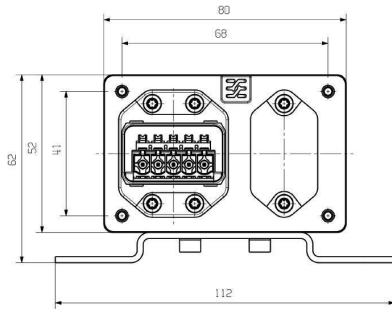

### Technical specifications for power connector

Cable seal material (power connector)	TPE	Colour (power connector)	Silver grey
Contact material (power connector)	Copper alloy	Contact surface (power connector)	Gold over nickel
Current capacity at 50 °C (power connector)	16 A @ 20 °C	Housing base material (power connector)	Zinc diecast, nickel-plated
Interlock type (power connector)	Push Pull	Nominal voltage (power connector)	24 V
Plugging cycles (power connector)	≤ 100	Pollution degree (power connector)	2
Seal material (power connector)	NBR		

**Zeichnungen****Dimensioned drawing**

Front view

**Dimensioned drawing**

Overhead view