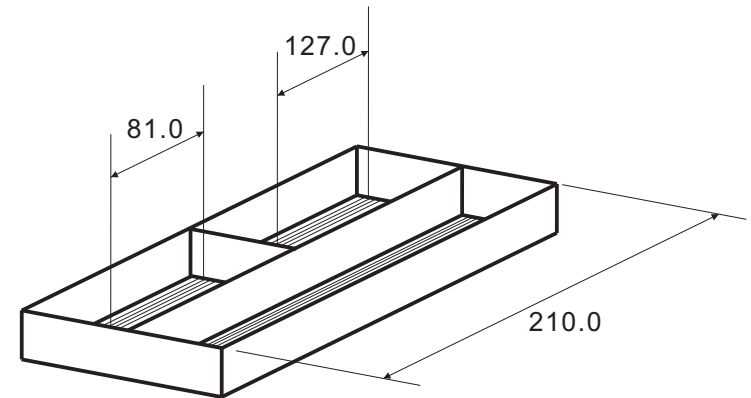

1

2

3

4

5

6

Plastic Handle Box with tray

BN22 84 50

Unit: mm ±1

Material
Soft Polypropylene (PP)