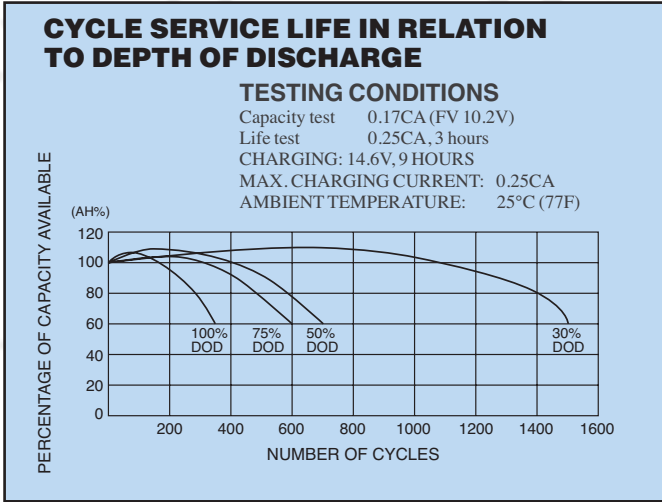

Terminals

Layout

CAUTION

- Avoid short circuit.
- Do not charge in a sealed container.
- Service life and operational characteristics will be affected by temperature.
- AC Ripple reduces service life.

Performance