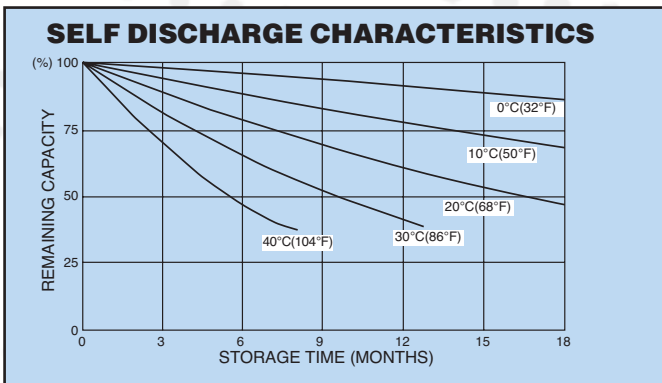

Terminals

Layout

CAUTION

- Avoid short circuit.
- Do not charge in a sealed container.
- Service life and operational characteristics will be affected by temperature.
- AC Ripple reduces service life.

Performance