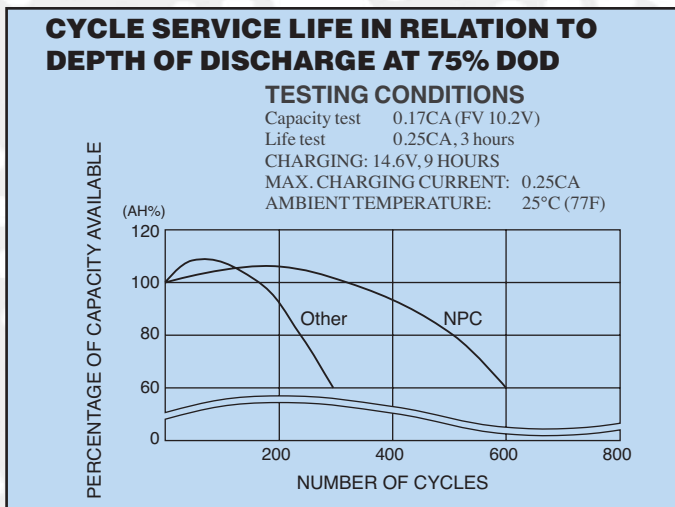

1. Double cycle life

NPC operates 500 charge/discharge cycles or twice as many cycles as conventional cycle use batteries at 75%D.O.D. (depth of discharge).

2. Valve-regulated and maintenance-free

Battery electrolyte retained solidly in the separator and the innovative gas recombinant system allows minimum gas emittance freeing the user from maintenance.

Operating temperature range

Charge: -15 ~ 50°C (5 ~ 122°F)
 Discharge: -15 ~ 50°C (5 ~ 122°F)
 Storage: -20 ~ 50°C (-4 ~ 122°F)

Specifications

NPC Model	Volts	Rated Capacity (20 hr rate) (Ah)	Approx. Dimensions			Weight	Layout	Terminals
			Length	Width	Overall height incl. terminals			
NPC38-12I	12	38	197mm	165mm	170mm	14kg	2	J