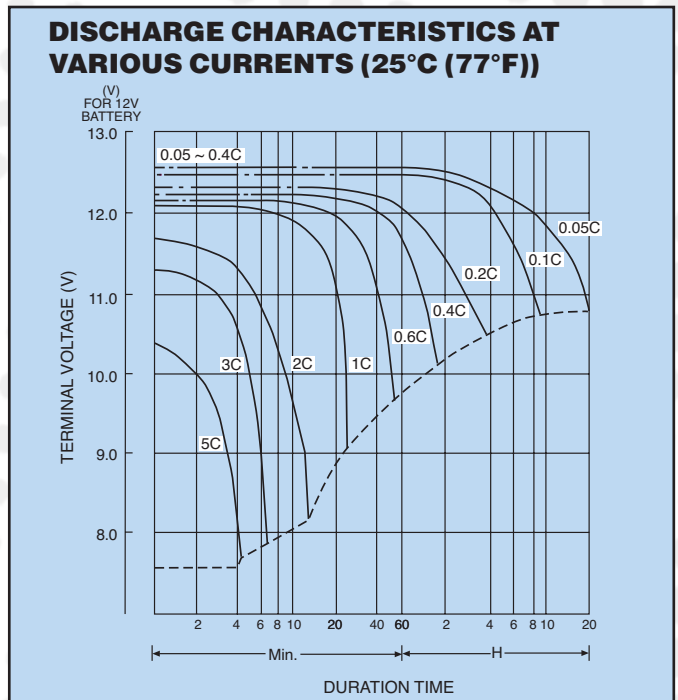

Terminals

Layout

CAUTION

- Avoid short circuit.
- Do not charge in a sealed container.
- Service life and operational characteristics will be affected by temperature.
- AC Ripple reduces service life.

Performance