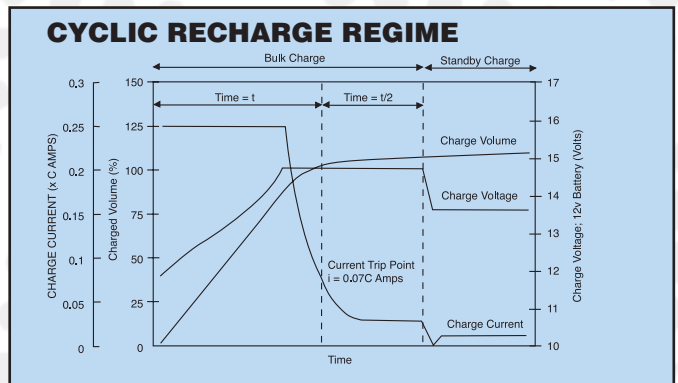

Terminals

Layout

CAUTION

- Avoid short circuit.
- Do not charge in a sealed container.
- Service life and operational characteristics will be affected by temperature.
- AC Ripple reduces service life.

Performance