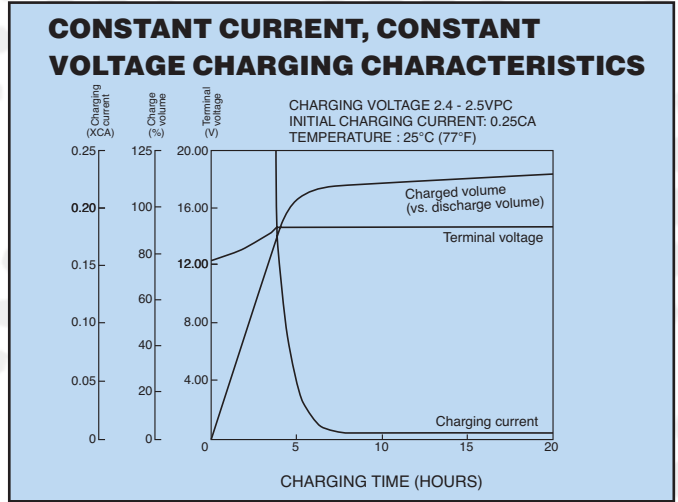

Terminals

Layout

CAUTION

- Avoid short circuit.
- Do not charge in a sealed container.
- Service life and operational characteristics will be affected by temperature.
- AC Ripple reduces service life.

Performance