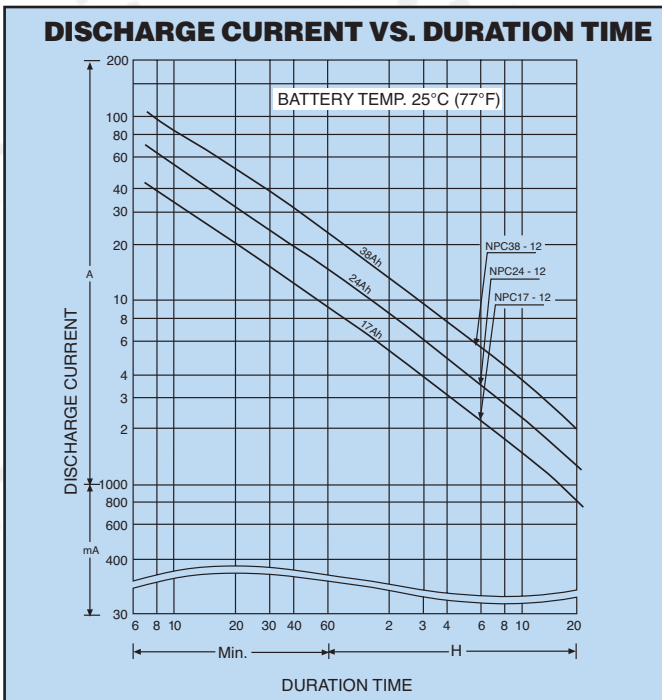

Terminals

Layout

CAUTION

- Avoid short circuit.
- Do not charge in a sealed container.
- Service life and operational characteristics will be affected by temperature.
- AC Ripple reduces service life.

Performance