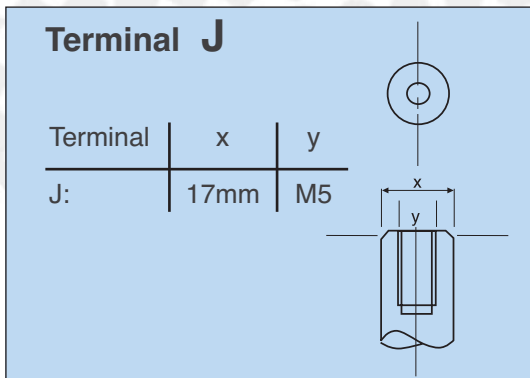

Terminals

Layout

CAUTION

- Avoid short circuit.
- Do not charge in a sealed container.
- Service life and operational characteristics will be affected by temperature.
- AC Ripple reduces service life.